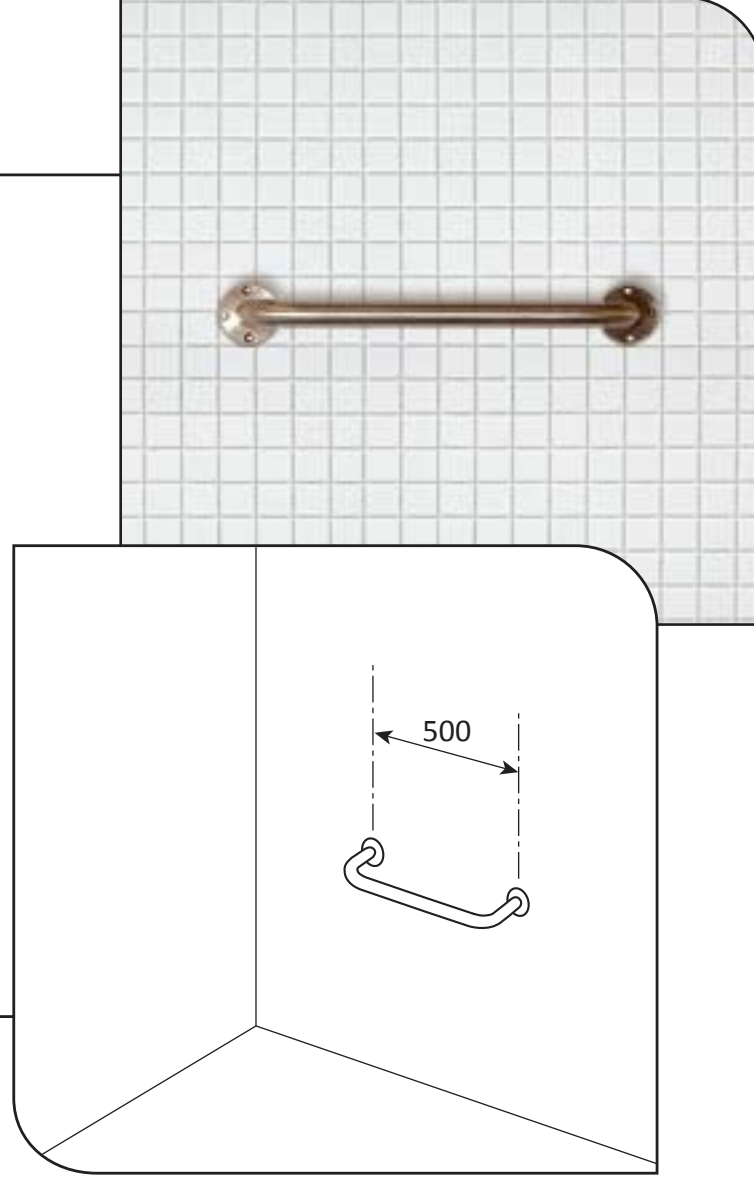

Ref: SR5
Straight rail
500mm x 90mm

- **Material:** 304 High quality stainless steel 32mm o/d
- **Finish:** Satin polished
- **Flanges:** 80mm o/d drilled and countersunk with three fixed screws
- **Fasteners:** Stainless steel fixing screws with plastic wall plugs supplied