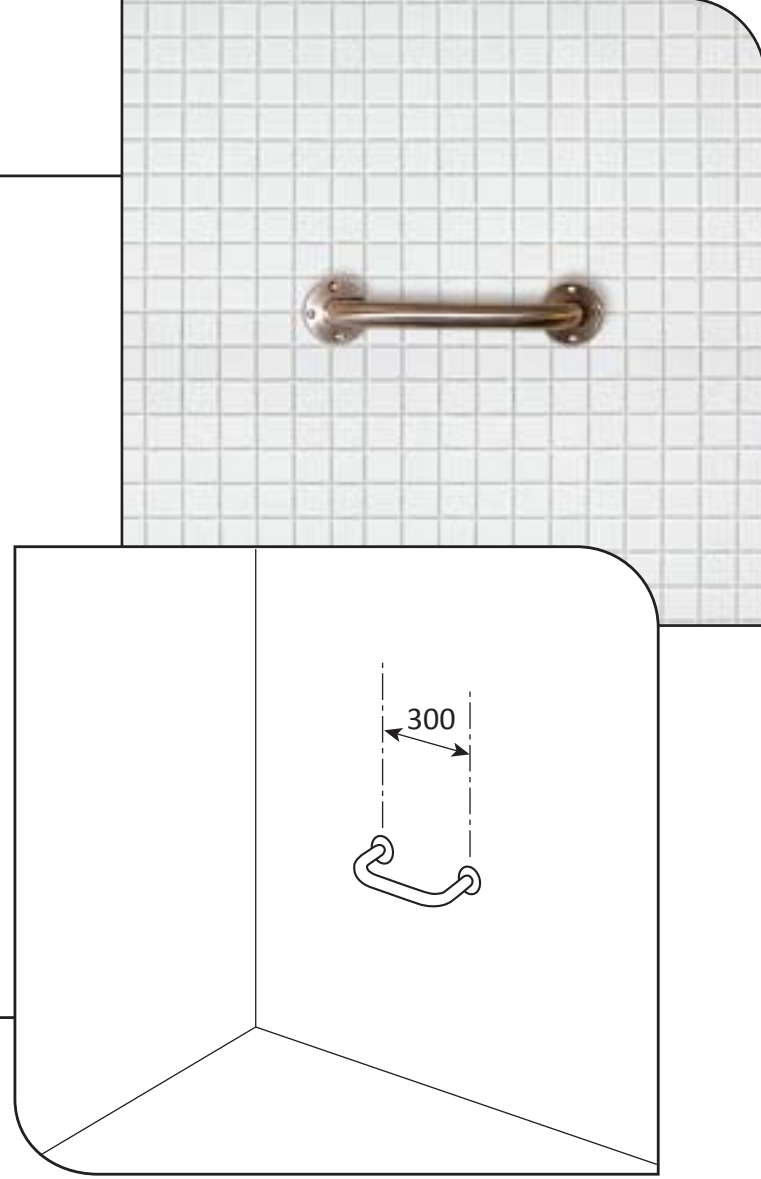

Ref: SR300
Straight rail
300mm x 90mm

- **Material:** 304 High quality stainless steel 32mm o/d
- **Finish:** Satin polished
- **Flanges:** 80mm o/d drilled and countersunk with three fixed screws
- **Fasteners:** Stainless steel fixing screws with plastic wall plugs supplied