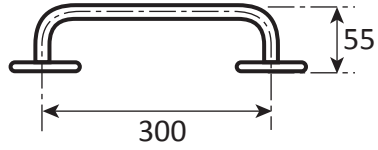

# Grabrails Railman

**Ref: SR3**  
Door handle  
300mm x 55mm (19mm o/d)

- **Material:** 304 High quality stainless steel 19mm o/d
- **Finish:** Satin polished
- **Flanges:** 60mm o/d drilled and countersunk with two fixed screws
- **Fasteners:** Not supplied