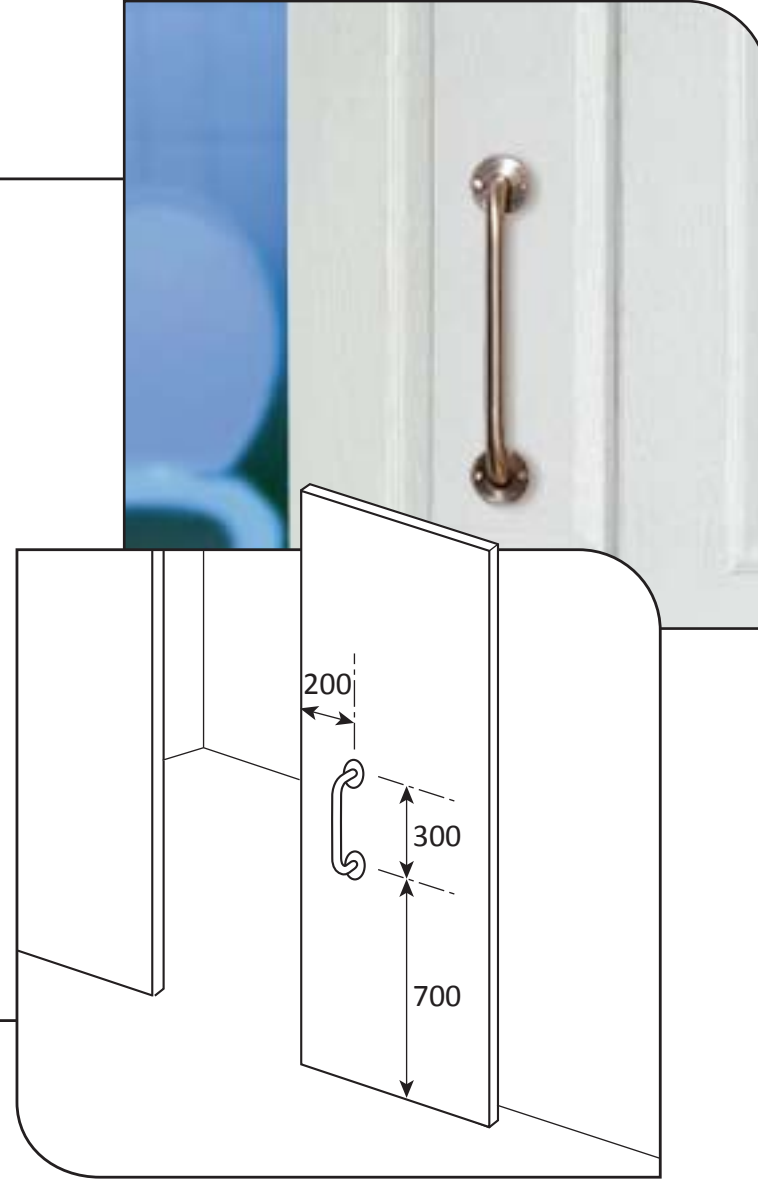

# Grabrails Railman

**Ref: SR3**  
Door handle  
300mm x 55mm (19mm o/d)

- **Material:** 304 High quality stainless steel 19mm o/d
- **Finish:** Satin polished
- **Flanges:** 60mm o/d drilled and countersunk with two fixed screws
- **Fasteners:** Not supplied