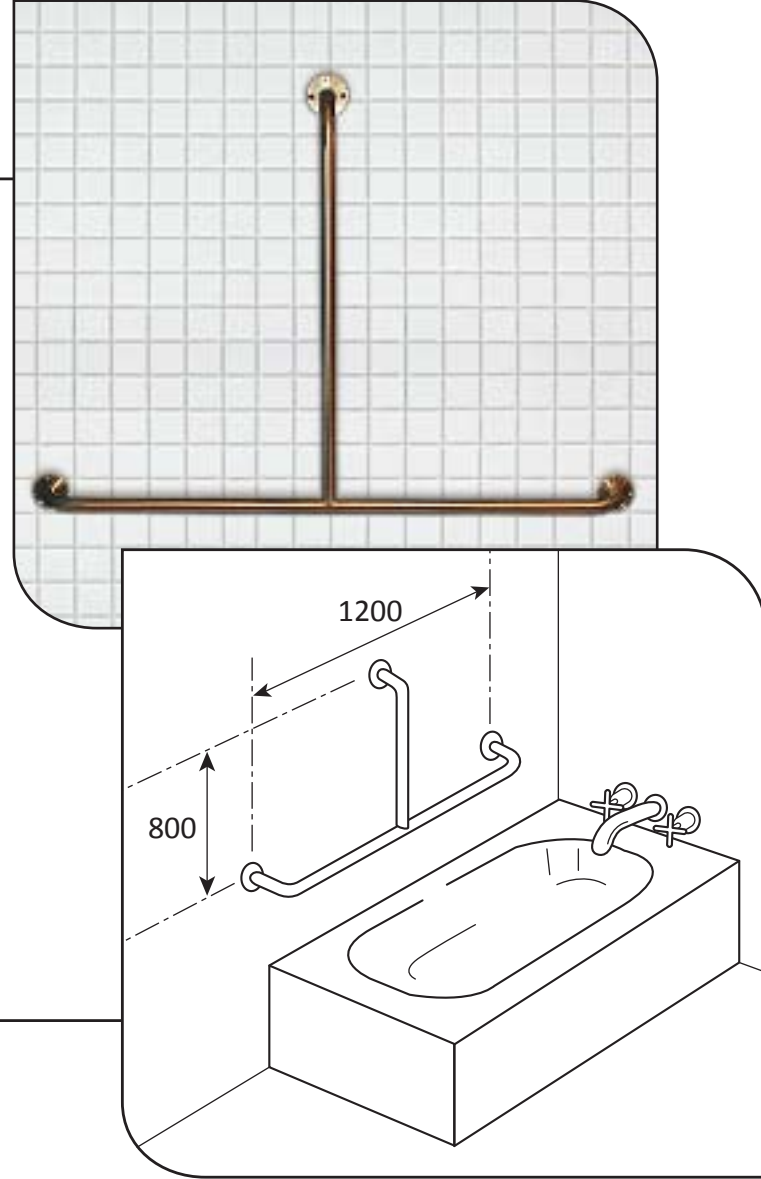

Ref: BS
Bath side rail
1200mm x 800mm x 90mm

- **Material:** 304 High quality stainless steel 32mm o/d
- **Finish:** Satin polished
- **Flanges:** 80mm o/d drilled and countersunk with three fixed screws
- **Fasteners:** Stainless steel fixing screws with plastic wall plugs supplied