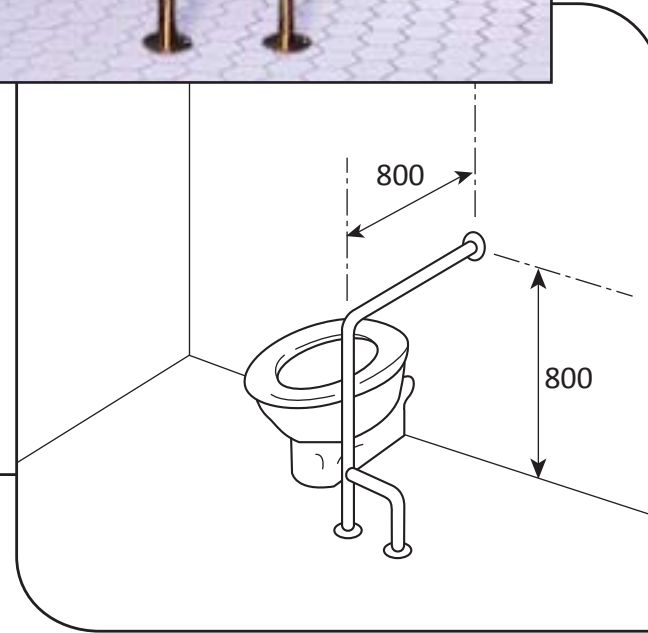

Grabrails Railman

Ref: TS1L

Toilet side rail (left hand)
800mm x 800mm x 200mm

- **Material:** 304 High quality stainless steel 32mm o/d
- **Finish:** Satin polished
- **Flanges:** 80mm o/d drilled and countersunk with three fixed screws
- **Fasteners:** Stainless steel fixing screws with plastic wall plugs supplied