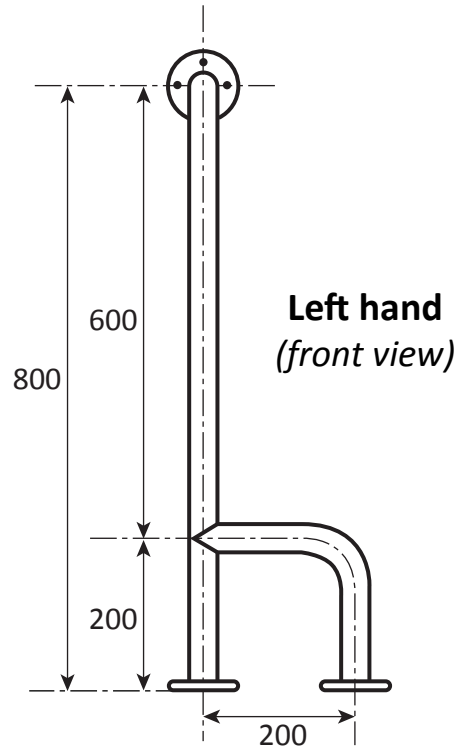

Grabrails Railman

Ref: TS1L

Toilet side rail (left hand)
800mm x 800mm x 200mm

- **Material:** 304 High quality stainless steel 32mm o/d
- **Finish:** Satin polished
- **Flanges:** 80mm o/d drilled and countersunk with three fixed screws
- **Fasteners:** Stainless steel fixing screws with plastic wall plugs supplied