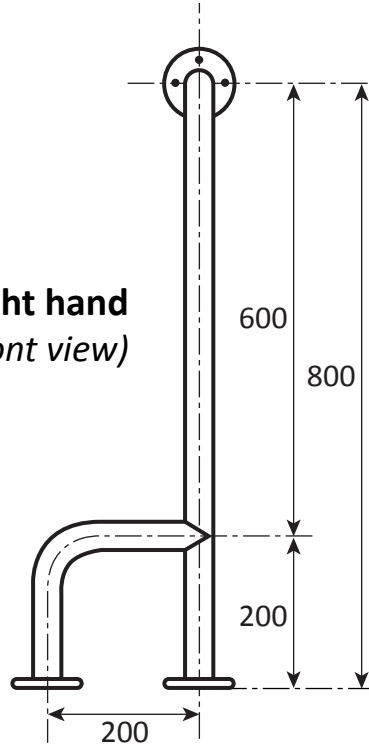

Right hand
(front view)

Ref: TS1R

Toilet side rail (right hand)
800mm x 800mm x 200mm

- **Material:** 304 High quality stainless steel 32mm o/d
- **Finish:** Satin polished
- **Flanges:** 80mm o/d drilled and countersunk with three fixed screws
- **Fasteners:** Stainless steel fixing screws with plastic wall plugs supplied