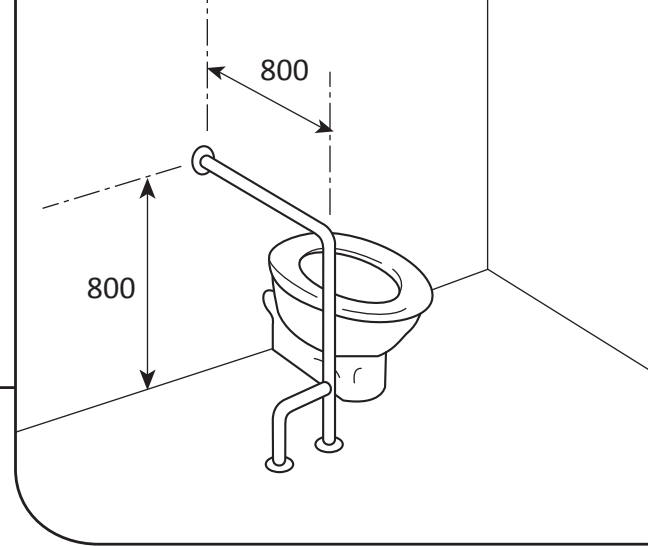

Right hand
(front view)

Ref: TS1R

Toilet side rail (right hand)
800mm x 800mm x 200mm

- **Material:** 304 High quality stainless steel 32mm o/d
- **Finish:** Satin polished
- **Flanges:** 80mm o/d drilled and countersunk with three fixed screws
- **Fasteners:** Stainless steel fixing screws with plastic wall plugs supplied