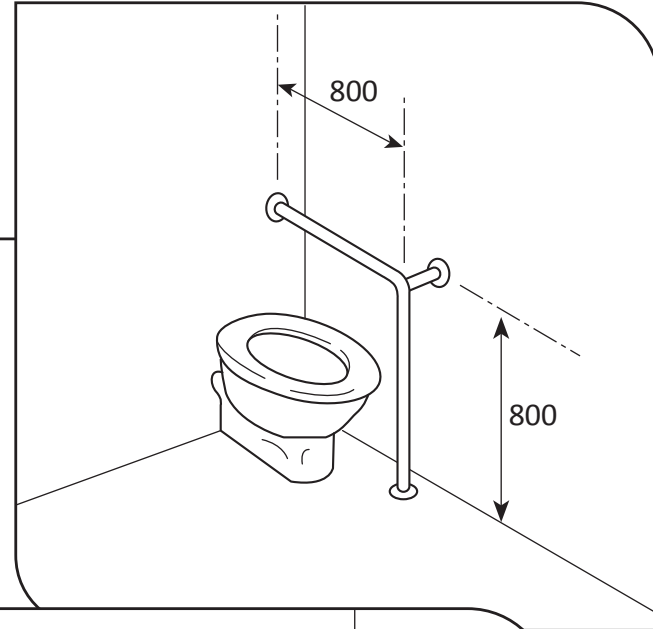

# Grabrails Railman

**Ref: TS2**  
Toilet side rail  
800mm x 800mm x 90mm

- **Material:** 304 High quality stainless steel 32mm o/d
- **Finish:** Satin polished
- **Flanges:** 80mm o/d drilled and countersunk with three fixed screws
- **Fasteners:** Stainless steel fixing screws with plastic wall plugs supplied