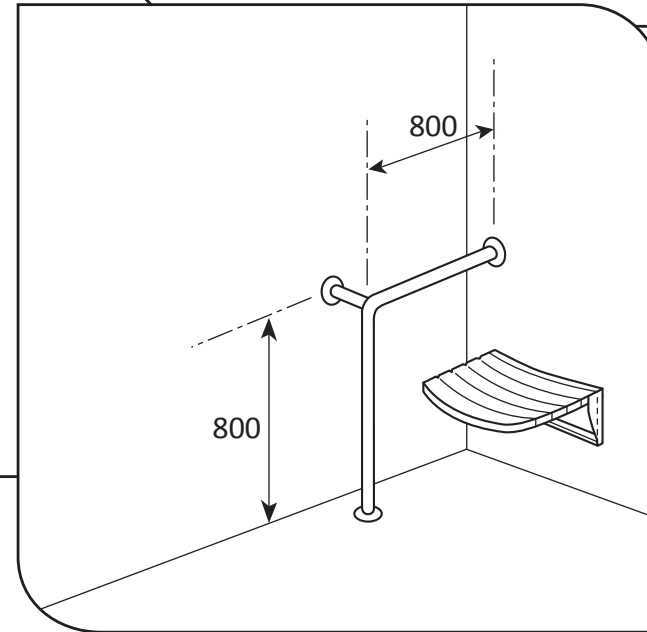

# Grabrails Railman

**Ref: TS2**  
Toilet side rail  
800mm x 800mm x 90mm

- **Material:** 304 High quality stainless steel 32mm o/d
- **Finish:** Satin polished
- **Flanges:** 80mm o/d drilled and countersunk with three fixed screws
- **Fasteners:** Stainless steel fixing screws with plastic wall plugs supplied