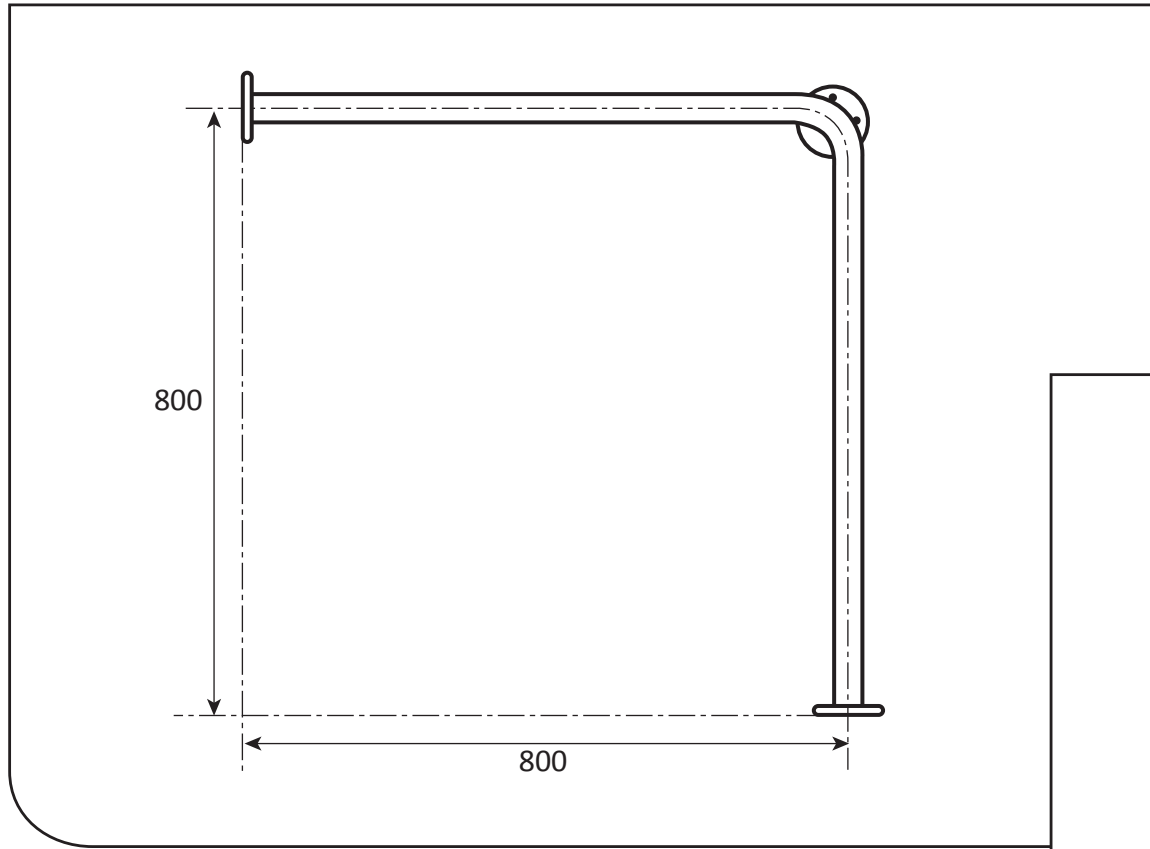

# Grabrails Railman

**Ref: TS2**  
Toilet side rail  
800mm x 800mm x 90mm

- **Material:** 304 High quality stainless steel 32mm o/d
- **Finish:** Satin polished
- **Flanges:** 80mm o/d drilled and countersunk with three fixed screws
- **Fasteners:** Stainless steel fixing screws with plastic wall plugs supplied