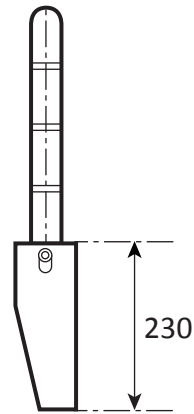

Grabrails Railman

Ref: XS
Fold up shower seat
480mm x 460mm

• **Material:** Stainless steel and aluminium

Grabrails Railman

*(folded up
side view)*

Ref: XS
Fold up shower seat
480mm x 460mm

• **Material:** Stainless steel and aluminium