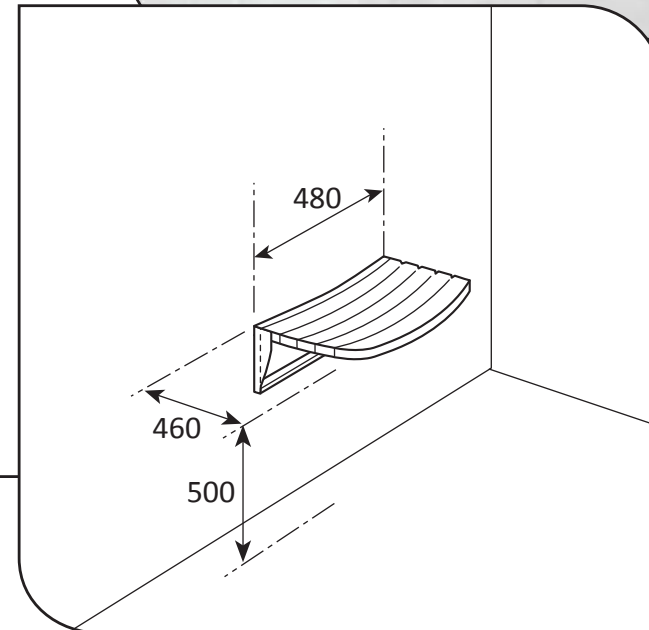

Grabrails Railman

Ref: XS
Fold up shower seat
480mm x 460mm

• **Material:** Stainless steel and aluminium

Grabrails Railman

*(folded up
side view)*

Ref: XS
Fold up shower seat
480mm x 460mm

• **Material:** Stainless steel and aluminium