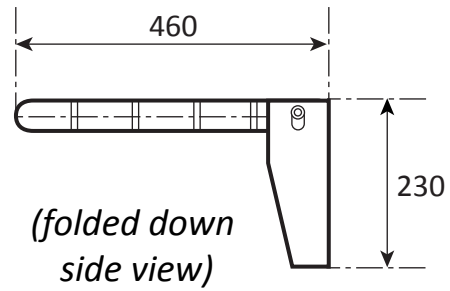

Grabrails Railman

Ref: XS
Fold up shower seat
480mm x 460mm

• **Material:** Stainless steel and aluminium

Grabrails Railman

*(folded up
side view)*

Ref: XS
Fold up shower seat
480mm x 460mm

• **Material:** Stainless steel and aluminium