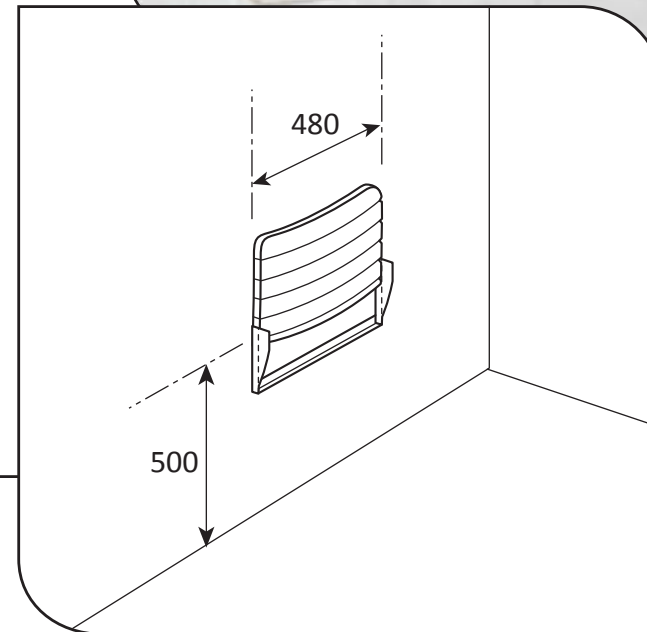

Grabrails Railman

Ref: XS
Fold up shower seat
480mm x 460mm

• **Material:** Stainless steel and aluminium

Grabrails Railman

*(folded up
side view)*

Ref: XS
Fold up shower seat
480mm x 460mm

• **Material:** Stainless steel and aluminium