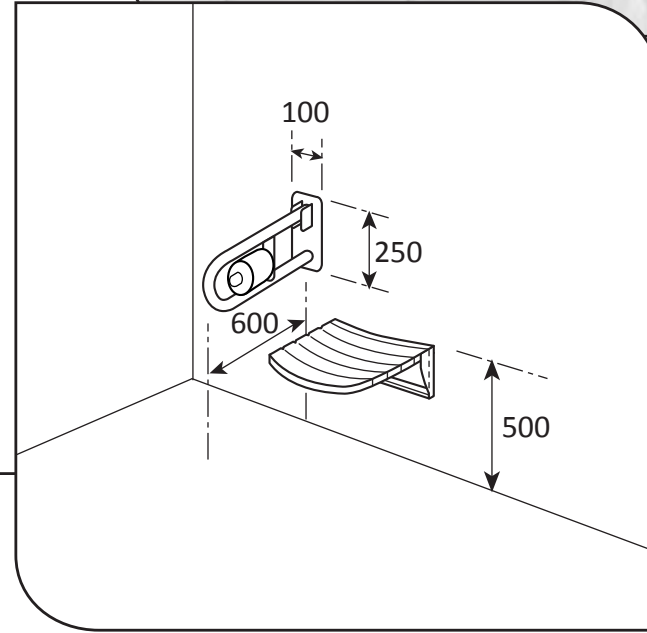

Grabrails Railman

Ref: FR1t

Fold up hinge rail with toilet paper holder
600mm x 250mm x 100mm

- **Material:** 304 High quality stainless steel 32mm o/d
- **Finish:** Satin polished
- **Flanges:** Mounting plate with 6 rawl bolts and stainless steel set screws
- **Fasteners:** Stainless steel fixing screws with plastic wall plugs supplied