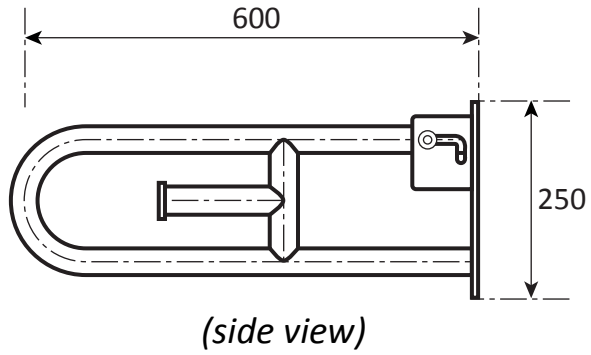

Grabrails Railman

Ref: FR1t

Fold up hinge rail with toilet paper holder
600mm x 250mm x 100mm

- **Material:** 304 High quality stainless steel 32mm o/d
- **Finish:** Satin polished
- **Flanges:** Mounting plate with 6 rawl bolts and stainless steel set screws
- **Fasteners:** Stainless steel fixing screws with plastic wall plugs supplied