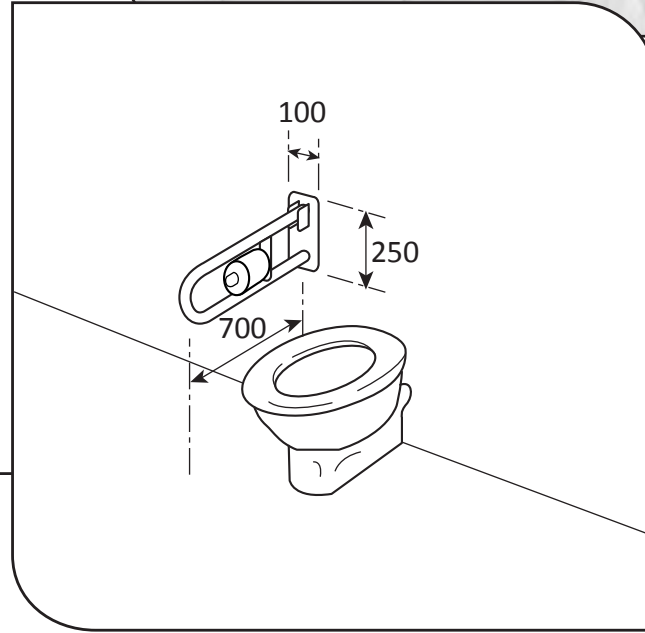

Grabrails Railman

Ref: FR2t

Fold up hinge rail with toilet paper holder
700mm x 250mm x 100mm

- **Material:** 304 High quality stainless steel 32mm o/d
- **Finish:** Satin polished
- **Flanges:** Mounting plate with 6 rawl bolts and stainless steel set screws
- **Fasteners:** Stainless steel fixing screws with plastic wall plugs supplied