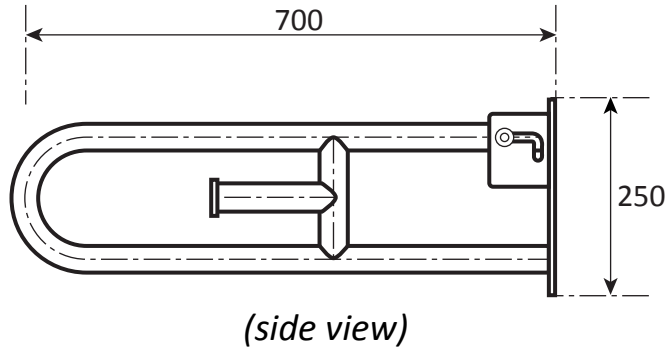

Grabrails Railman

Ref: FR2t

Fold up hinge rail with toilet paper holder
700mm x 250mm x 100mm

- **Material:** 304 High quality stainless steel 32mm o/d
- **Finish:** Satin polished
- **Flanges:** Mounting plate with 6 rawl bolts and stainless steel set screws
- **Fasteners:** Stainless steel fixing screws with plastic wall plugs supplied