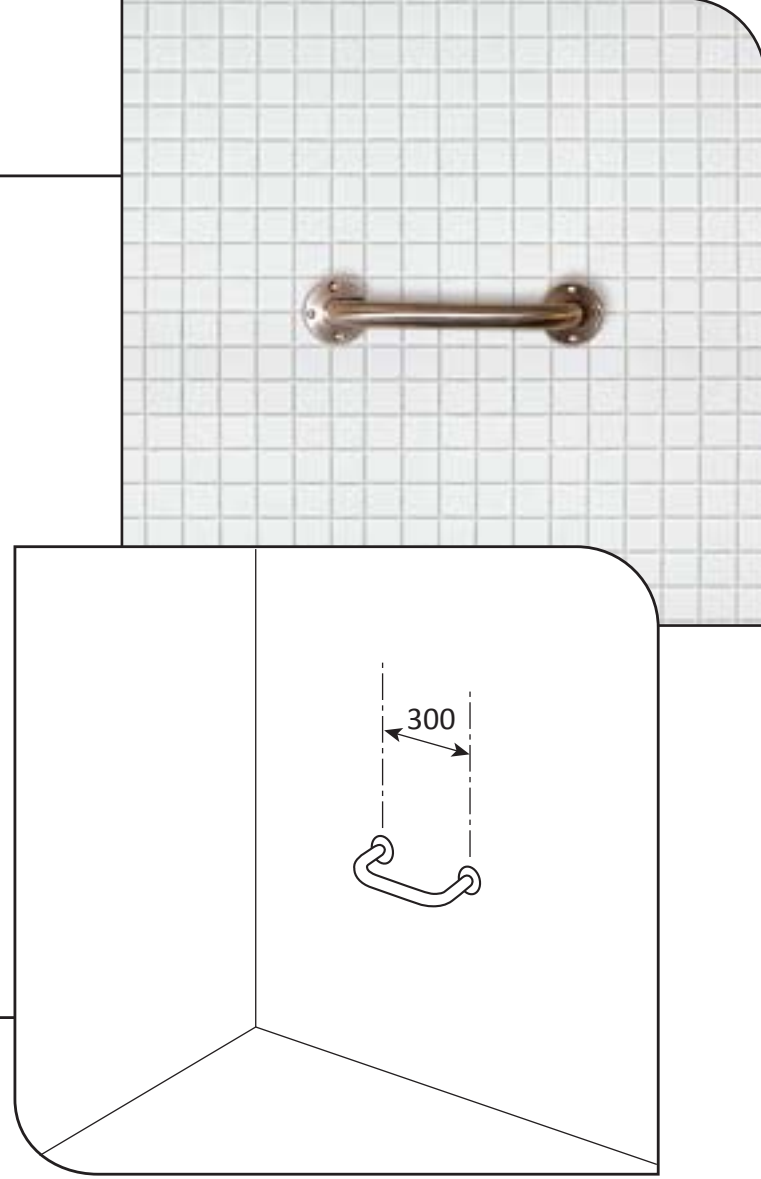

# Grabrails Railman

**Ref: SR1**  
Flush valve rail  
750mm x 90mm

- **Material:** 304 High quality stainless steel 32mm o/d
- **Finish:** Satin polished
- **Flanges:** 80mm o/d drilled and countersunk with three fixed screws
- **Fasteners:** Stainless steel fixing screws with plastic wall plugs supplied

# Grabrails Railman

**Ref: SR1200**  
Type SR1  
1200mm x 90mm

- **Material:** 304 High quality stainless steel 32mm o/d
- **Finish:** Satin polished
- **Flanges:** 80mm o/d drilled and countersunk with three fixed screws
- **Fasteners:** Stainless steel fixing screws with plastic wall plugs supplied

**Ref: SR5**  
Straight rail  
500mm x 90mm

- **Material:** 304 High quality stainless steel 32mm o/d
- **Finish:** Satin polished
- **Flanges:** 80mm o/d drilled and countersunk with three fixed screws
- **Fasteners:** Stainless steel fixing screws with plastic wall plugs supplied

**Ref: SR300**  
Straight rail  
300mm x 90mm

- **Material:** 304 High quality stainless steel 32mm o/d
- **Finish:** Satin polished
- **Flanges:** 80mm o/d drilled and countersunk with three fixed screws
- **Fasteners:** Stainless steel fixing screws with plastic wall plugs supplied