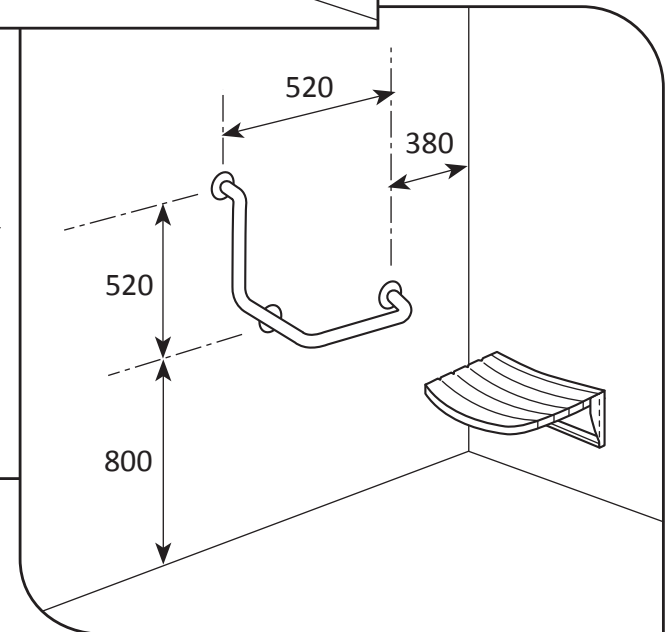

- **Material:** 304 High quality stainless steel
  32mm o/d
- **Finish:** Satin polished
- **Flanges:** 80mm o/d drilled and countersunk
  with three fixed screws
- **Fasteners:** Stainless steel fixing screws with
  plastic wall plugs supplied