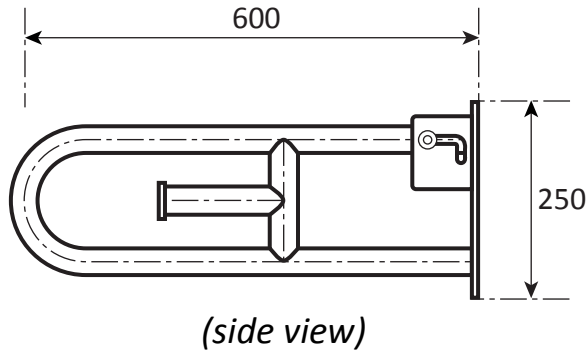

Grabrails Railman

Ref: FR1t

Fold up hinge rail with toilet paper holder
600mm x 250mm x 100mm