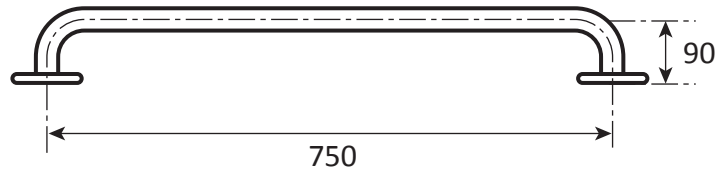

## Ref: SR2

Cistern rail for Protea  
750mm x 206mm

- **Material:** 304 High quality stainless steel 32mm o/d
- **Finish:** Satin polished
- **Flanges:** 80mm o/d drilled and countersunk with three fixed screws
- **Fasteners:** Stainless steel fixing screws with plastic wall plugs supplied

# Grabrails Railman

**Ref: SR2A**  
Cistern rail for Pearl  
670mm x 246mm

- **Material:** 304 High quality stainless steel 32mm o/d
- **Finish:** Satin polished
- **Flanges:** 80mm o/d drilled and countersunk with three fixed screws
- **Fasteners:** Stainless steel fixing screws with plastic wall plugs supplied

# Grabrails Railman

**Ref: SR1**  
Flush valve rail  
750mm x 90mm

- **Material:** 304 High quality stainless steel 32mm o/d
- **Finish:** Satin polished
- **Flanges:** 80mm o/d drilled and countersunk with three fixed screws
- **Fasteners:** Stainless steel fixing screws with plastic wall plugs supplied

**Ref: SR5**  
Straight rail  
500mm x 90mm

- **Material:** 304 High quality stainless steel 32mm o/d
- **Finish:** Satin polished
- **Flanges:** 80mm o/d drilled and countersunk with three fixed screws
- **Fasteners:** Stainless steel fixing screws with plastic wall plugs supplied