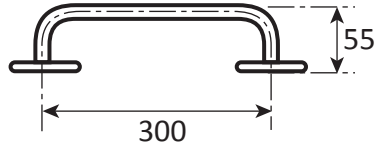

Grabrails Railman

Ref: SR3
Door handle
300mm x 55mm (19mm o/d)