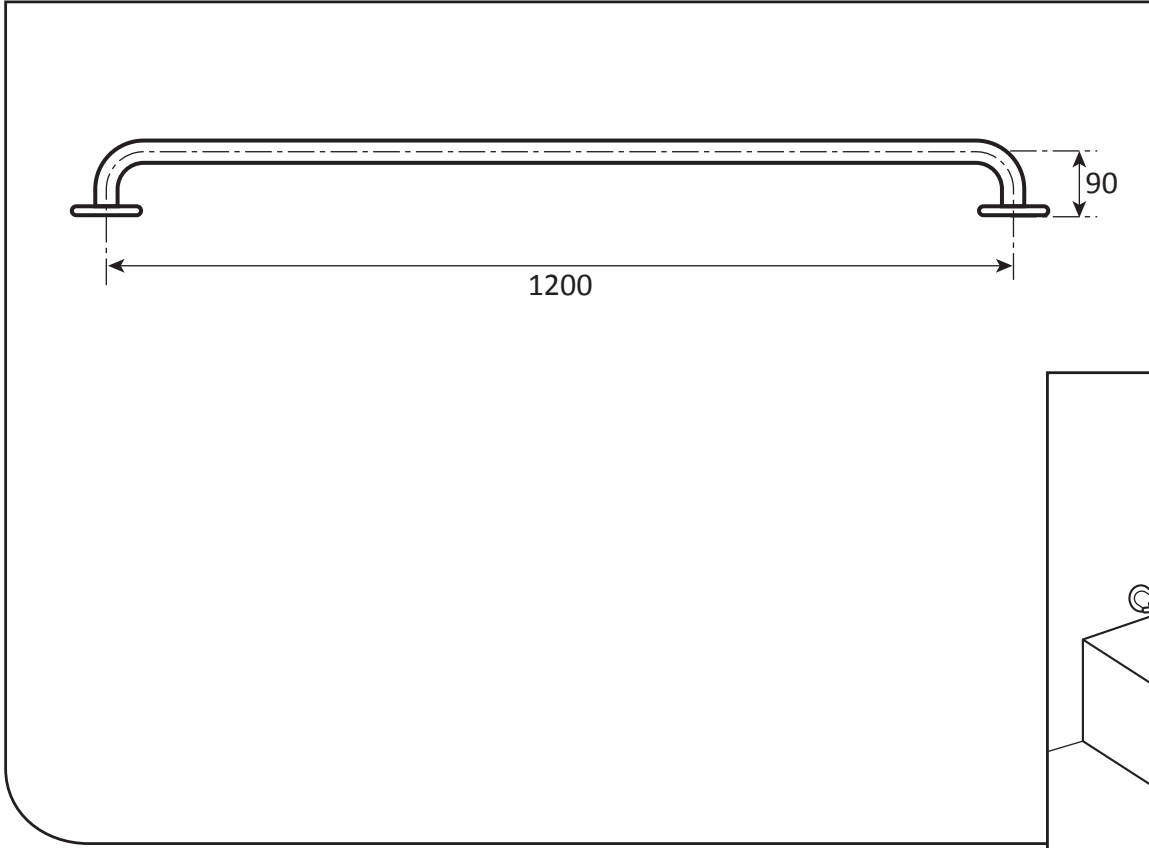

Ref: SR1
Flush valve rail
750mm x 90mm

Grabrails Railman

Ref: SR1200
Type SR1
1200mm x 90mm

- **Material:** 304 High quality stainless steel 32mm o/d
- **Finish:** Satin polished
- **Flanges:** 80mm o/d drilled and countersunk with three fixed screws
- **Fasteners:** Stainless steel fixing screws with plastic wall plugs supplied