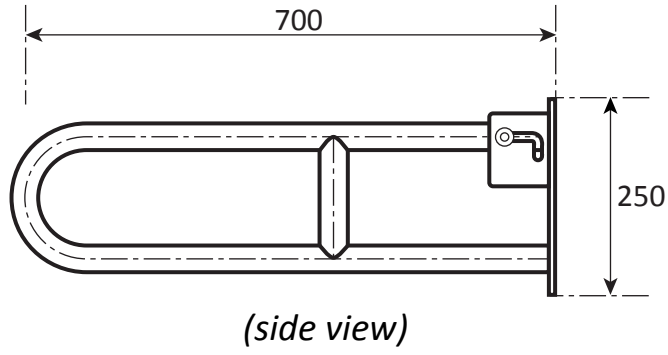

**Ref: BEL**  
 Bath end rail (left hand)  
 900mm x 800mm x 325mm

- **Material:** 304 High quality stainless steel 32mm o/d
- **Finish:** Satin polished
- **Flanges:** 80mm o/d drilled and countersunk with three fixed screws
- **Fasteners:** Stainless steel fixing screws with plastic wall plugs supplied

**Ref: XC**  
 Shower corner rail  
 650mm x 650mm x 90mm

- **Material:** 304 High quality stainless steel 32mm o/d
- **Finish:** Satin polished
- **Flanges:** 80mm o/d drilled and countersunk with three fixed screws
- **Fasteners:** Stainless steel fixing screws with plastic wall plugs supplied

# Grabrails Railman

*(folded up  
side view)*

230

500

480

## Ref: XS

Fold up shower seat  
480mm x 460mm

**Ref: FR1s**  
 Fold up hinge rail  
 600mm x 250mm x 100mm

- **Material:** 304 High quality stainless steel 32mm o/d
- **Finish:** Satin polished
- **Flanges:** Mounting plate with 6 rawl bolts and stainless steel set screws
- **Fasteners:** Stainless steel fixing screws with plastic wall plugs supplied