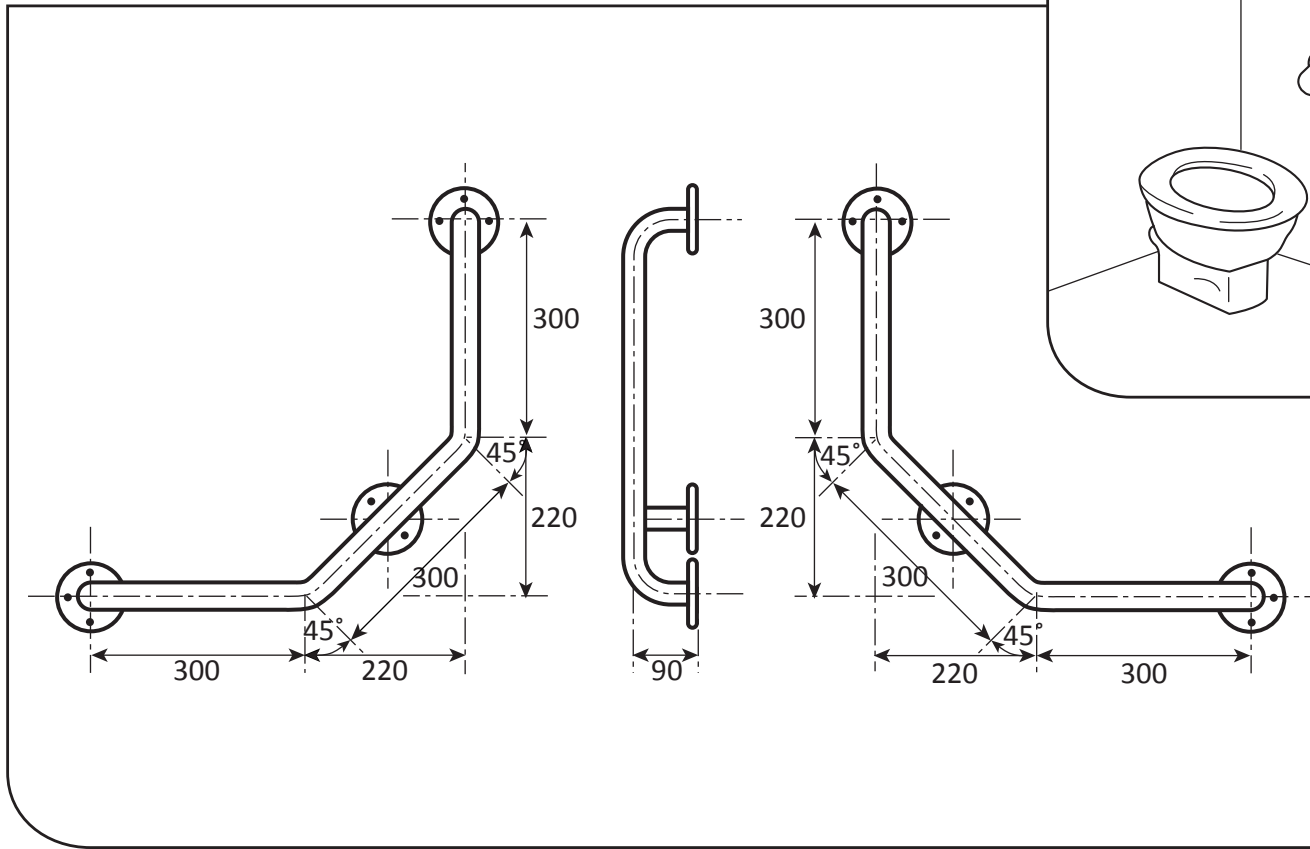

Grabrails Railman

Ref: DL3
Dogleg rail with 3 flanges
300mm x 300mm x 300mm