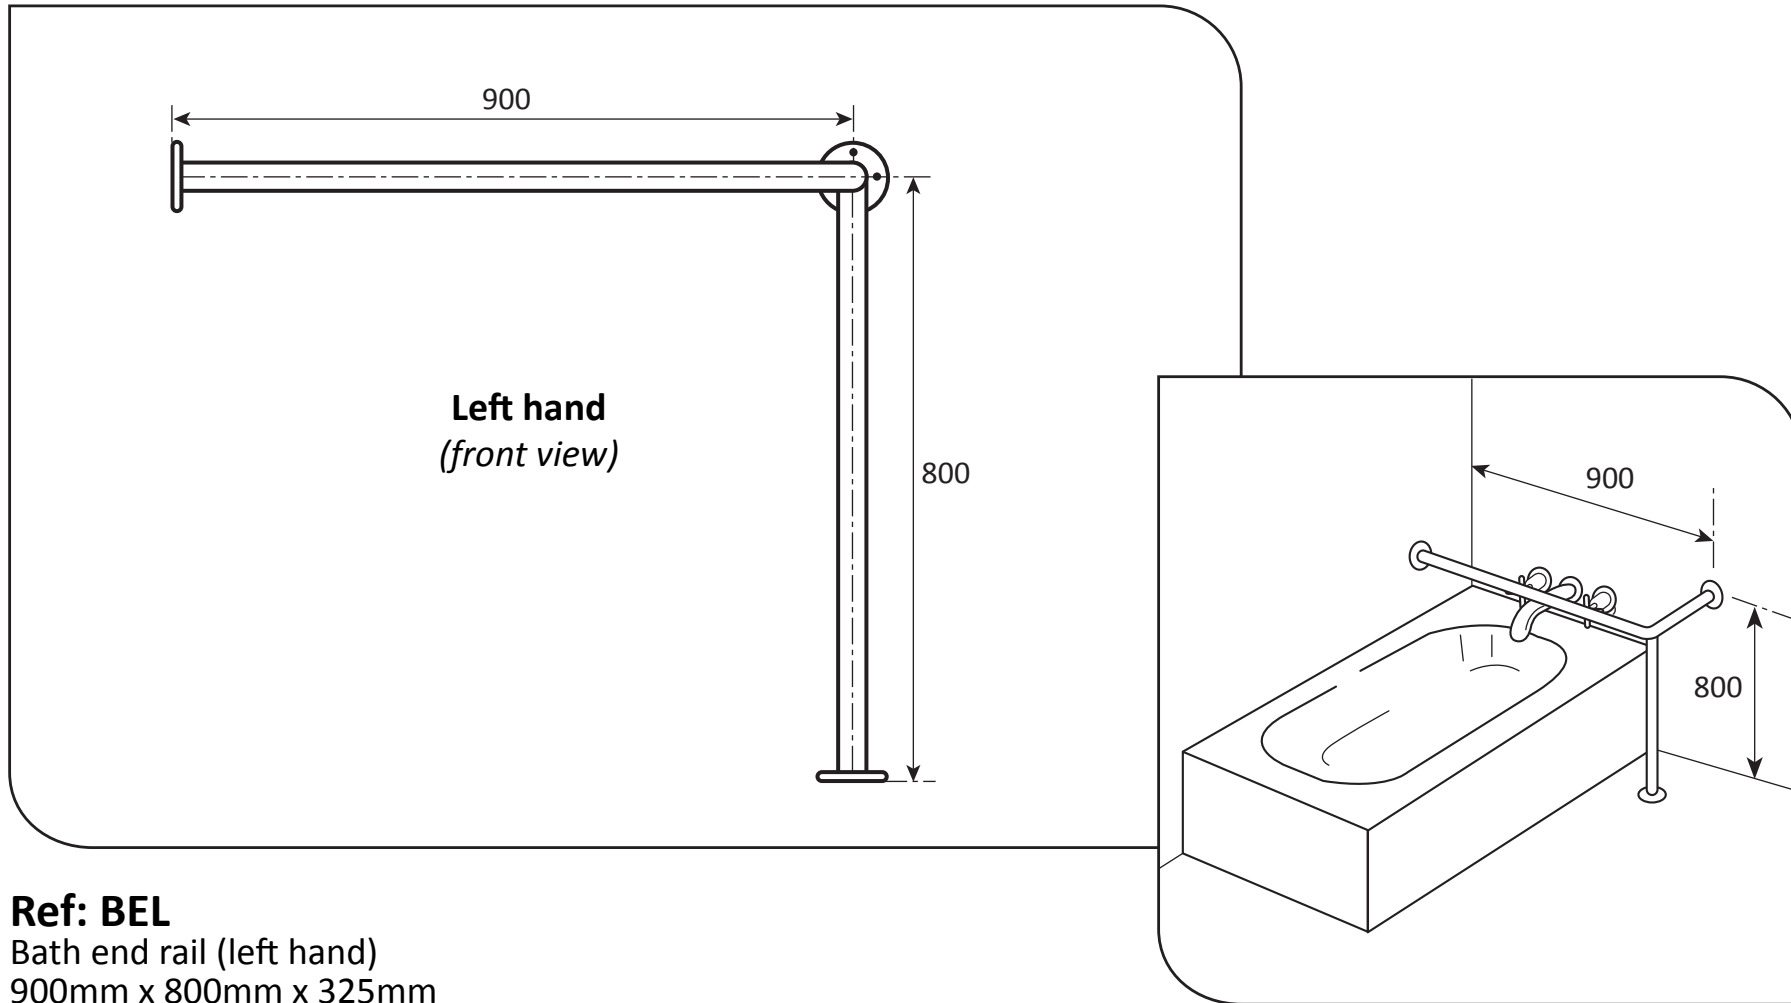

**Ref: SR5**  
Straight rail  
500mm x 90mm

- **Material:** 304 High quality stainless steel 32mm o/d
- **Finish:** Satin polished
- **Flanges:** 80mm o/d drilled and countersunk with three fixed screws
- **Fasteners:** Stainless steel fixing screws with plastic wall plugs supplied

**Ref: SR300**  
Straight rail  
300mm x 90mm

- **Material:** 304 High quality stainless steel 32mm o/d
- **Finish:** Satin polished
- **Flanges:** 80mm o/d drilled and countersunk with three fixed screws
- **Fasteners:** Stainless steel fixing screws with plastic wall plugs supplied

**Ref: BEL**  
 Bath end rail (left hand)  
 900mm x 800mm x 325mm

- **Material:** 304 High quality stainless steel 32mm o/d
- **Finish:** Satin polished
- **Flanges:** 80mm o/d drilled and countersunk with three fixed screws
- **Fasteners:** Stainless steel fixing screws with plastic wall plugs supplied

**Right hand**  
*(front view)*

**Ref: BER**  
Bath end rail (right hand)  
900mm x 800mm x 325mm

- **Material:** 304 High quality stainless steel 32mm o/d
- **Finish:** Satin polished
- **Flanges:** 80mm o/d drilled and countersunk with three fixed screws
- **Fasteners:** Stainless steel fixing screws with plastic wall plugs supplied