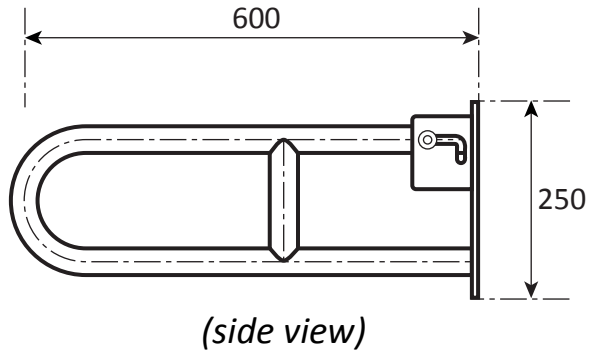

**Ref: XC**  
 Shower corner rail  
 650mm x 650mm x 90mm

- **Material:** 304 High quality stainless steel 32mm o/d
- **Finish:** Satin polished
- **Flanges:** 80mm o/d drilled and countersunk with three fixed screws
- **Fasteners:** Stainless steel fixing screws with plastic wall plugs supplied

# Grabrails Railman

**Ref: XS**  
Fold up shower seat  
480mm x 460mm

• **Material:** Stainless steel and aluminium

# Grabrails Railman

*(folded up  
side view)*

230

500

480

## Ref: XS

Fold up shower seat  
480mm x 460mm

**Ref: FR1s**  
 Fold up hinge rail  
 600mm x 250mm x 100mm

- **Material:** 304 High quality stainless steel 32mm o/d
- **Finish:** Satin polished
- **Flanges:** Mounting plate with 6 rawl bolts and stainless steel set screws
- **Fasteners:** Stainless steel fixing screws with plastic wall plugs supplied