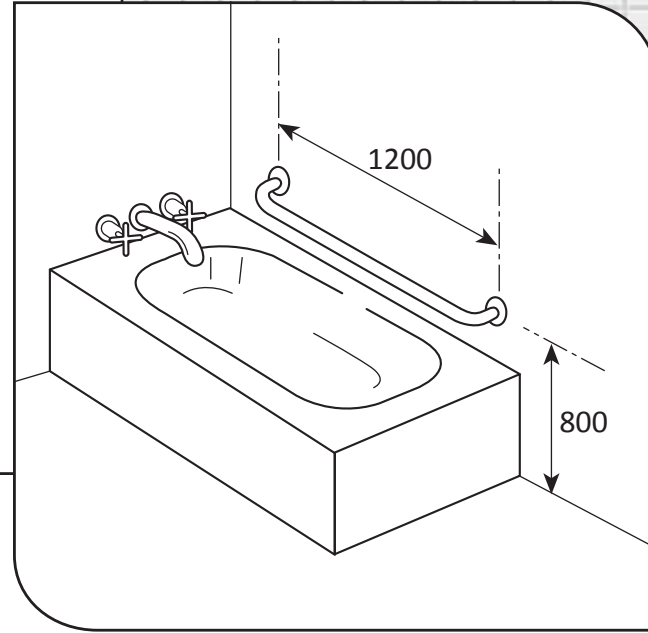

# Grabrails Railman

**Ref: SR2A**  
Cistern rail for Pearl  
670mm x 246mm

- **Material:** 304 High quality stainless steel 32mm o/d
- **Finish:** Satin polished
- **Flanges:** 80mm o/d drilled and countersunk with three fixed screws
- **Fasteners:** Stainless steel fixing screws with plastic wall plugs supplied

# Grabrails Railman

**Ref: SR1**  
Flush valve rail  
750mm x 90mm

- **Material:** 304 High quality stainless steel 32mm o/d
- **Finish:** Satin polished
- **Flanges:** 80mm o/d drilled and countersunk with three fixed screws
- **Fasteners:** Stainless steel fixing screws with plastic wall plugs supplied

# Grabrails Railman

**Ref: SR1200**  
Type SR1  
1200mm x 90mm

- **Material:** 304 High quality stainless steel 32mm o/d
- **Finish:** Satin polished
- **Flanges:** 80mm o/d drilled and countersunk with three fixed screws
- **Fasteners:** Stainless steel fixing screws with plastic wall plugs supplied

**Ref: SR5**  
Straight rail  
500mm x 90mm

- **Material:** 304 High quality stainless steel 32mm o/d
- **Finish:** Satin polished
- **Flanges:** 80mm o/d drilled and countersunk with three fixed screws
- **Fasteners:** Stainless steel fixing screws with plastic wall plugs supplied