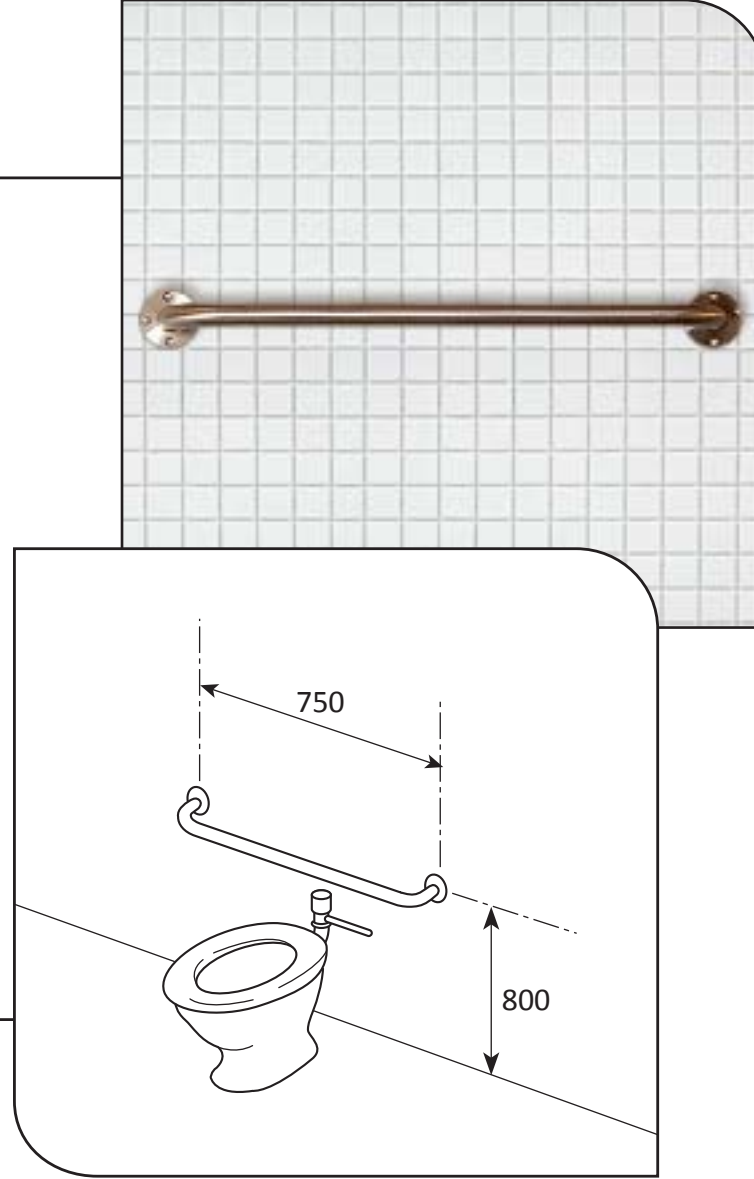

## Ref: SR2

Cistern rail for Protea  
750mm x 206mm

- **Material:** 304 High quality stainless steel 32mm o/d
- **Finish:** Satin polished
- **Flanges:** 80mm o/d drilled and countersunk with three fixed screws
- **Fasteners:** Stainless steel fixing screws with plastic wall plugs supplied

# Grabrails Railman

**Ref: SR2A**  
Cistern rail for Pearl  
670mm x 246mm

- **Material:** 304 High quality stainless steel 32mm o/d
- **Finish:** Satin polished
- **Flanges:** 80mm o/d drilled and countersunk with three fixed screws
- **Fasteners:** Stainless steel fixing screws with plastic wall plugs supplied

# Grabrails Railman

**Ref: SR1**  
Flush valve rail  
750mm x 90mm

- **Material:** 304 High quality stainless steel 32mm o/d
- **Finish:** Satin polished
- **Flanges:** 80mm o/d drilled and countersunk with three fixed screws
- **Fasteners:** Stainless steel fixing screws with plastic wall plugs supplied

**Ref: SR5**  
Straight rail  
500mm x 90mm

- **Material:** 304 High quality stainless steel 32mm o/d
- **Finish:** Satin polished
- **Flanges:** 80mm o/d drilled and countersunk with three fixed screws
- **Fasteners:** Stainless steel fixing screws with plastic wall plugs supplied