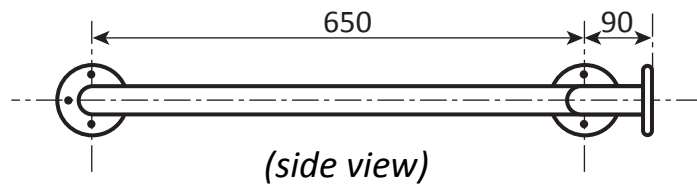

## Ref: TS1R

Toilet side rail (right hand)  
800mm x 800mm x 200mm

- **Material:** 304 High quality stainless steel 32mm o/d
- **Finish:** Satin polished
- **Flanges:** 80mm o/d drilled and countersunk with three fixed screws
- **Fasteners:** Stainless steel fixing screws with plastic wall plugs supplied

# Grabrails Railman

**Ref: TS2**  
Toilet side rail  
800mm x 800mm x 90mm

- **Material:** 304 High quality stainless steel 32mm o/d
- **Finish:** Satin polished
- **Flanges:** 80mm o/d drilled and countersunk with three fixed screws
- **Fasteners:** Stainless steel fixing screws with plastic wall plugs supplied

**Ref: XC**  
 Shower corner rail  
 650mm x 650mm x 90mm

- **Material:** 304 High quality stainless steel 32mm o/d
- **Finish:** Satin polished
- **Flanges:** 80mm o/d drilled and countersunk with three fixed screws
- **Fasteners:** Stainless steel fixing screws with plastic wall plugs supplied