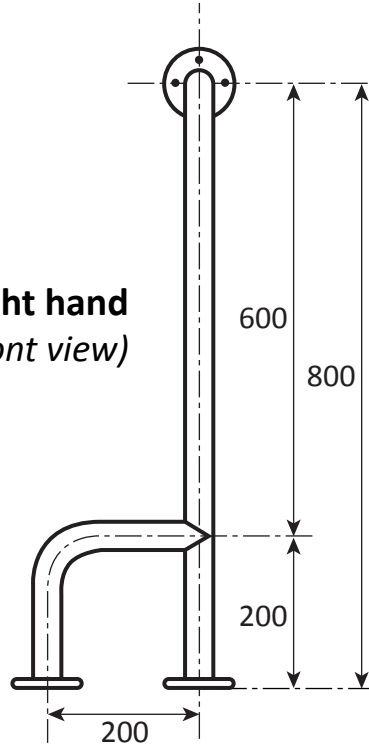

**Ref: BS**  
Bath side rail  
1200mm x 800mm x 90mm

- **Material:** 304 High quality stainless steel 32mm o/d
- **Finish:** Satin polished
- **Flanges:** 80mm o/d drilled and countersunk with three fixed screws
- **Fasteners:** Stainless steel fixing screws with plastic wall plugs supplied

**Ref: BA**

Free standing bath rail  
950mm x 800mm x 350mm

- **Material:** 304 High quality stainless steel 32mm o/d
- **Finish:** Satin polished
- **Flanges:** 80mm o/d drilled and countersunk with three fixed screws
- **Fasteners:** Stainless steel fixing screws with plastic wall plugs supplied

## Ref: TS1L

Toilet side rail (left hand)  
800mm x 800mm x 200mm

- **Material:** 304 High quality stainless steel 32mm o/d
- **Finish:** Satin polished
- **Flanges:** 80mm o/d drilled and countersunk with three fixed screws
- **Fasteners:** Stainless steel fixing screws with plastic wall plugs supplied

## Ref: TS1R

Toilet side rail (right hand)  
800mm x 800mm x 200mm

- **Material:** 304 High quality stainless steel 32mm o/d
- **Finish:** Satin polished
- **Flanges:** 80mm o/d drilled and countersunk with three fixed screws
- **Fasteners:** Stainless steel fixing screws with plastic wall plugs supplied