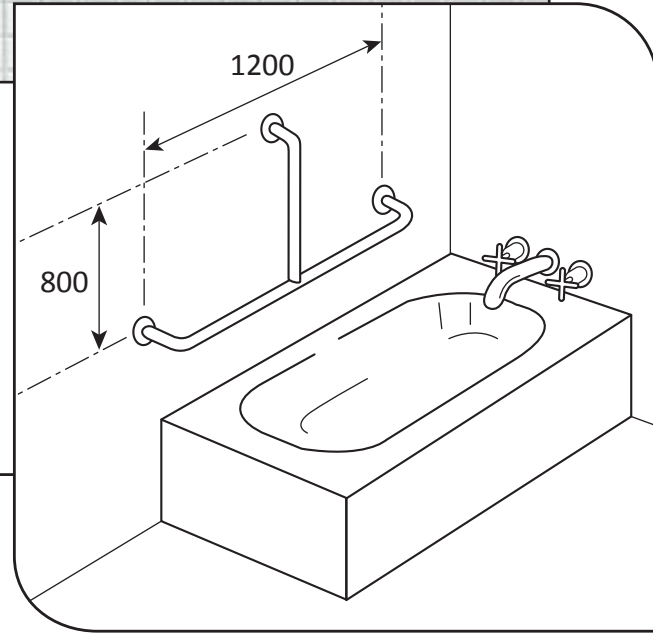

**Ref: SR5**  
Straight rail  
500mm x 90mm

- **Material:** 304 High quality stainless steel 32mm o/d
- **Finish:** Satin polished
- **Flanges:** 80mm o/d drilled and countersunk with three fixed screws
- **Fasteners:** Stainless steel fixing screws with plastic wall plugs supplied

**Ref: BEL**  
 Bath end rail (left hand)  
 900mm x 800mm x 325mm

- **Material:** 304 High quality stainless steel 32mm o/d
- **Finish:** Satin polished
- **Flanges:** 80mm o/d drilled and countersunk with three fixed screws
- **Fasteners:** Stainless steel fixing screws with plastic wall plugs supplied

**Right hand**  
*(front view)*

**Ref: BER**  
Bath end rail (right hand)  
900mm x 800mm x 325mm

- **Material:** 304 High quality stainless steel 32mm o/d
- **Finish:** Satin polished
- **Flanges:** 80mm o/d drilled and countersunk with three fixed screws
- **Fasteners:** Stainless steel fixing screws with plastic wall plugs supplied

**Ref: BS**  
Bath side rail  
1200mm x 800mm x 90mm

- **Material:** 304 High quality stainless steel 32mm o/d
- **Finish:** Satin polished
- **Flanges:** 80mm o/d drilled and countersunk with three fixed screws
- **Fasteners:** Stainless steel fixing screws with plastic wall plugs supplied