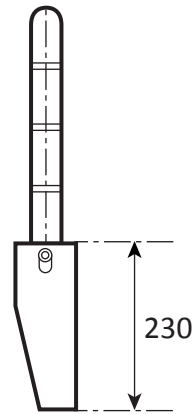

*(folded up
side view)*

230