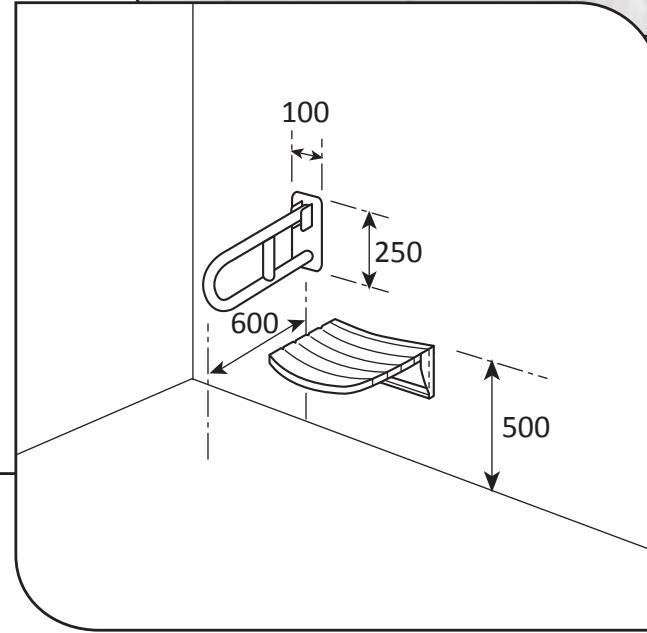

**Ref: XC**  
 Shower corner rail  
 650mm x 650mm x 90mm

- **Material:** 304 High quality stainless steel 32mm o/d
- **Finish:** Satin polished
- **Flanges:** 80mm o/d drilled and countersunk with three fixed screws
- **Fasteners:** Stainless steel fixing screws with plastic wall plugs supplied

# Grabrails Railman

**Ref: XS**  
Fold up shower seat  
480mm x 460mm

• **Material:** Stainless steel and aluminium

# Grabrails Railman

*(folded up  
side view)*

230

500

480

## Ref: XS

Fold up shower seat  
480mm x 460mm

**Ref: FR1s**  
 Fold up hinge rail  
 600mm x 250mm x 100mm

- **Material:** 304 High quality stainless steel 32mm o/d
- **Finish:** Satin polished
- **Flanges:** Mounting plate with 6 rawl bolts and stainless steel set screws
- **Fasteners:** Stainless steel fixing screws with plastic wall plugs supplied