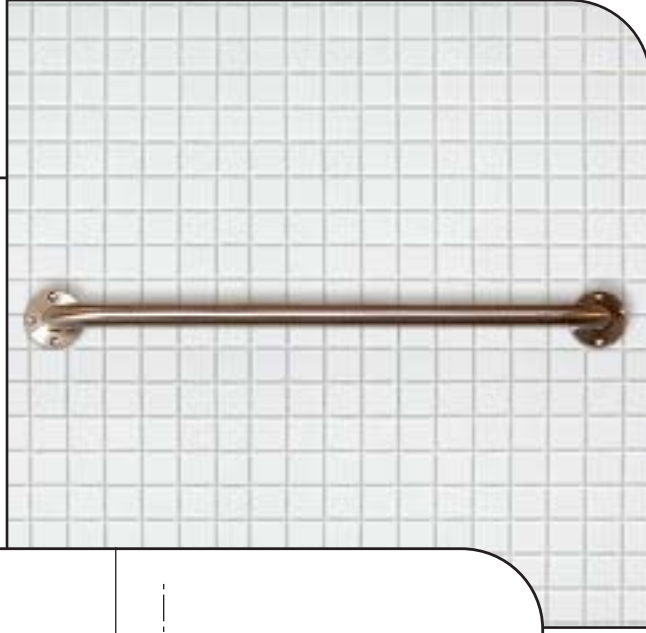

Grabrails Railman

Ref: SR1200
Type SR1
1200mm x 90mm

- **Material:** 304 High quality stainless steel 32mm o/d
- **Finish:** Satin polished
- **Flanges:** 80mm o/d drilled and countersunk with three fixed screws
- **Fasteners:** Stainless steel fixing screws with plastic wall plugs supplied