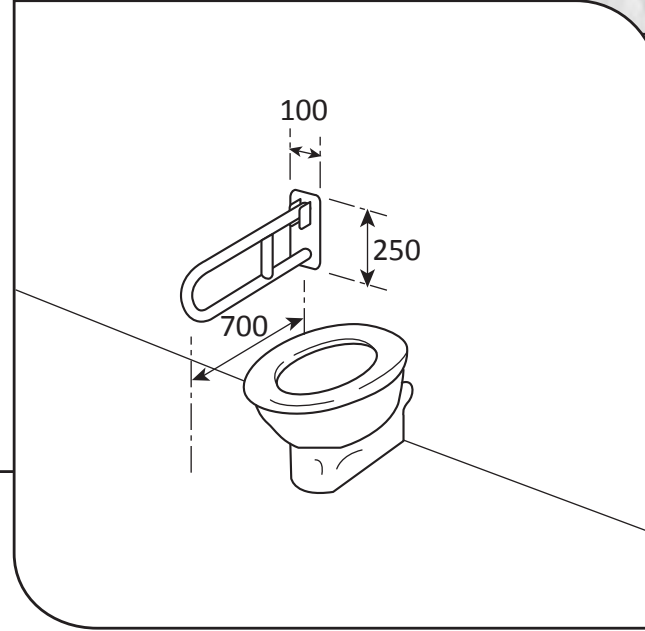

- **Material:** 304 High quality stainless steel 32mm o/d
- **Finish:** Satin polished
- **Flanges:** Mounting plate with 6 rawl bolts and stainless steel set screws
- **Fasteners:** Stainless steel fixing screws with plastic wall plugs supplied