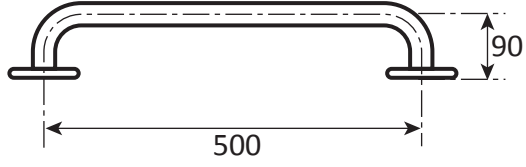

# Grabrails Railman

**Ref: SR1**  
Flush valve rail  
750mm x 90mm

- **Material:** 304 High quality stainless steel 32mm o/d
- **Finish:** Satin polished
- **Flanges:** 80mm o/d drilled and countersunk with three fixed screws
- **Fasteners:** Stainless steel fixing screws with plastic wall plugs supplied

# Grabrails Railman

**Ref: SR1200**  
Type SR1  
1200mm x 90mm

- **Material:** 304 High quality stainless steel 32mm o/d
- **Finish:** Satin polished
- **Flanges:** 80mm o/d drilled and countersunk with three fixed screws
- **Fasteners:** Stainless steel fixing screws with plastic wall plugs supplied

**Ref: SR5**  
Straight rail  
500mm x 90mm

- **Material:** 304 High quality stainless steel 32mm o/d
- **Finish:** Satin polished
- **Flanges:** 80mm o/d drilled and countersunk with three fixed screws
- **Fasteners:** Stainless steel fixing screws with plastic wall plugs supplied

**Ref: XC**  
 Shower corner rail  
 650mm x 650mm x 90mm

- **Material:** 304 High quality stainless steel 32mm o/d
- **Finish:** Satin polished
- **Flanges:** 80mm o/d drilled and countersunk with three fixed screws
- **Fasteners:** Stainless steel fixing screws with plastic wall plugs supplied