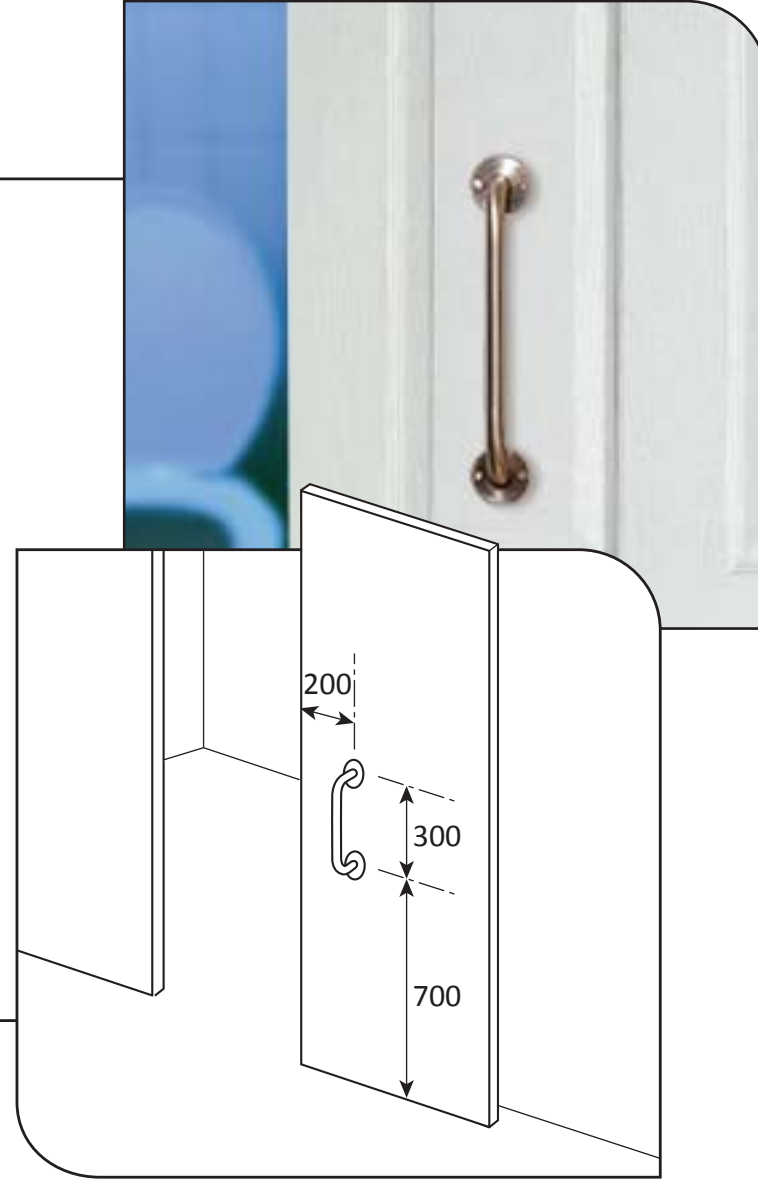

# Grabrails Railman

**Ref: SR1**  
Flush valve rail  
750mm x 90mm

- **Material:** 304 High quality stainless steel 32mm o/d
- **Finish:** Satin polished
- **Flanges:** 80mm o/d drilled and countersunk with three fixed screws
- **Fasteners:** Stainless steel fixing screws with plastic wall plugs supplied

**Ref: SR5**  
Straight rail  
500mm x 90mm

- **Material:** 304 High quality stainless steel 32mm o/d
- **Finish:** Satin polished
- **Flanges:** 80mm o/d drilled and countersunk with three fixed screws
- **Fasteners:** Stainless steel fixing screws with plastic wall plugs supplied

**Ref: SR300**  
Straight rail  
300mm x 90mm

- **Material:** 304 High quality stainless steel 32mm o/d
- **Finish:** Satin polished
- **Flanges:** 80mm o/d drilled and countersunk with three fixed screws
- **Fasteners:** Stainless steel fixing screws with plastic wall plugs supplied

# Grabrails Railman

**Ref: SR3**  
Door handle  
300mm x 55mm (19mm o/d)

- **Material:** 304 High quality stainless steel 19mm o/d
- **Finish:** Satin polished
- **Flanges:** 60mm o/d drilled and countersunk with two fixed screws
- **Fasteners:** Not supplied