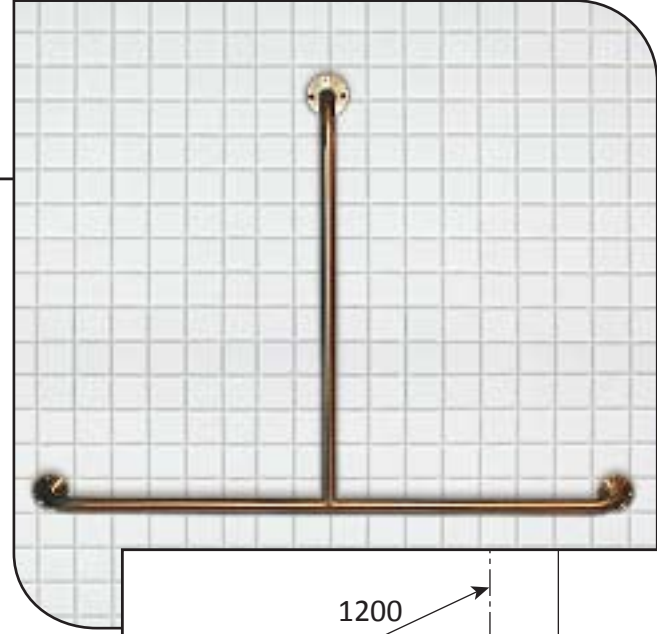

**Ref: SR5**  
Straight rail  
500mm x 90mm

- **Material:** 304 High quality stainless steel 32mm o/d
- **Finish:** Satin polished
- **Flanges:** 80mm o/d drilled and countersunk with three fixed screws
- **Fasteners:** Stainless steel fixing screws with plastic wall plugs supplied

**Ref: BEL**  
 Bath end rail (left hand)  
 900mm x 800mm x 325mm

- **Material:** 304 High quality stainless steel 32mm o/d
- **Finish:** Satin polished
- **Flanges:** 80mm o/d drilled and countersunk with three fixed screws
- **Fasteners:** Stainless steel fixing screws with plastic wall plugs supplied

**Right hand**  
*(front view)*

**Ref: BER**  
Bath end rail (right hand)  
900mm x 800mm x 325mm

- **Material:** 304 High quality stainless steel 32mm o/d
- **Finish:** Satin polished
- **Flanges:** 80mm o/d drilled and countersunk with three fixed screws
- **Fasteners:** Stainless steel fixing screws with plastic wall plugs supplied

**Ref: BS**  
Bath side rail  
1200mm x 800mm x 90mm

- **Material:** 304 High quality stainless steel 32mm o/d
- **Finish:** Satin polished
- **Flanges:** 80mm o/d drilled and countersunk with three fixed screws
- **Fasteners:** Stainless steel fixing screws with plastic wall plugs supplied