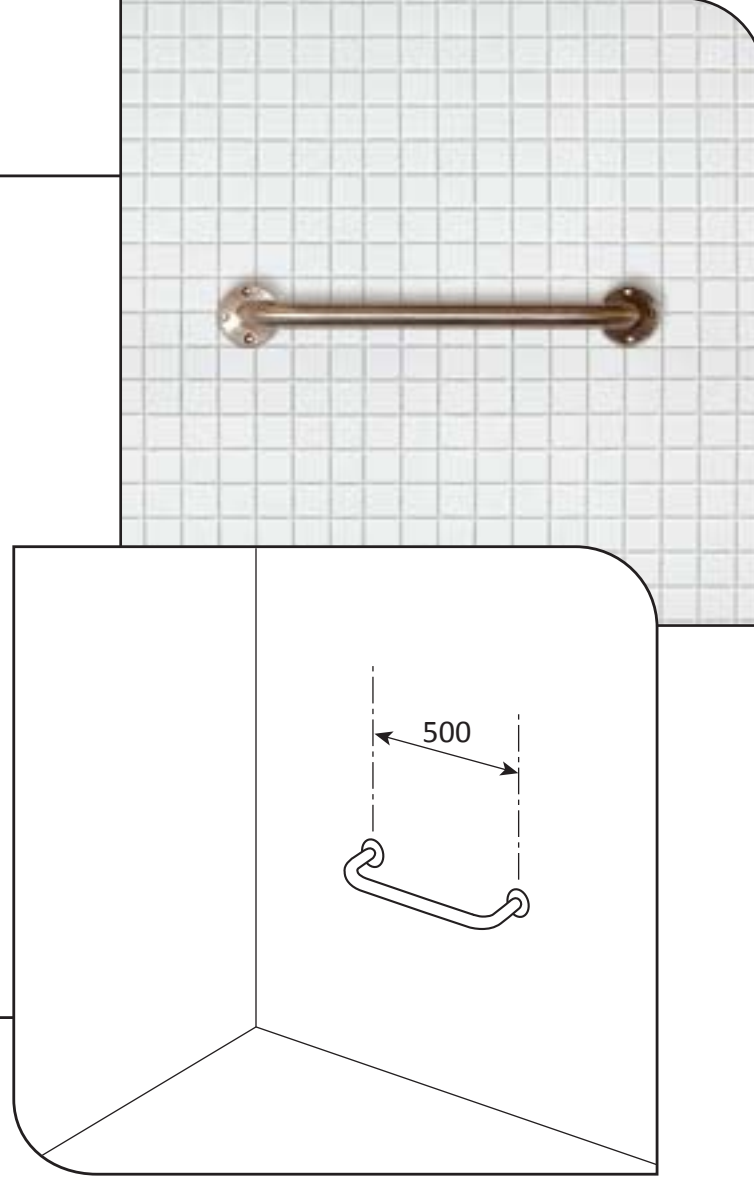

# Grabrails Railman

**Ref: SR1**  
Flush valve rail  
750mm x 90mm

- **Material:** 304 High quality stainless steel 32mm o/d
- **Finish:** Satin polished
- **Flanges:** 80mm o/d drilled and countersunk with three fixed screws
- **Fasteners:** Stainless steel fixing screws with plastic wall plugs supplied

# Grabrails Railman

**Ref: SR1200**  
Type SR1  
1200mm x 90mm

- **Material:** 304 High quality stainless steel 32mm o/d
- **Finish:** Satin polished
- **Flanges:** 80mm o/d drilled and countersunk with three fixed screws
- **Fasteners:** Stainless steel fixing screws with plastic wall plugs supplied

**Ref: SR5**  
Straight rail  
500mm x 90mm

- **Material:** 304 High quality stainless steel 32mm o/d
- **Finish:** Satin polished
- **Flanges:** 80mm o/d drilled and countersunk with three fixed screws
- **Fasteners:** Stainless steel fixing screws with plastic wall plugs supplied

**Ref: SR300**  
Straight rail  
300mm x 90mm

- **Material:** 304 High quality stainless steel 32mm o/d
- **Finish:** Satin polished
- **Flanges:** 80mm o/d drilled and countersunk with three fixed screws
- **Fasteners:** Stainless steel fixing screws with plastic wall plugs supplied