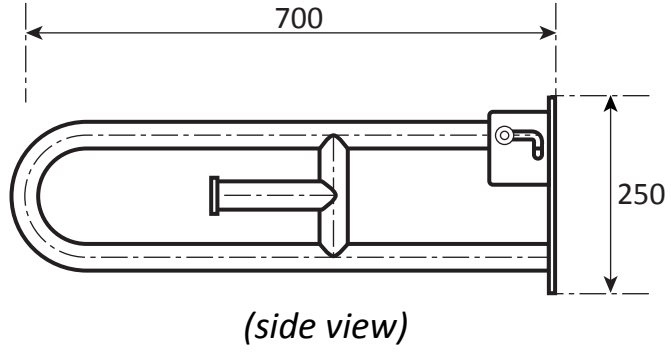

Ref: FR2t

Fold up hinge rail with toilet paper holder
700mm x 250mm x 100mm

- **Material:** 304 High quality stainless steel 32mm o/d
- **Finish:** Satin polished
- **Flanges:** Mounting plate with 6 rawl bolts and stainless steel set screws
- **Fasteners:** Stainless steel fixing screws with plastic wall plugs supplied