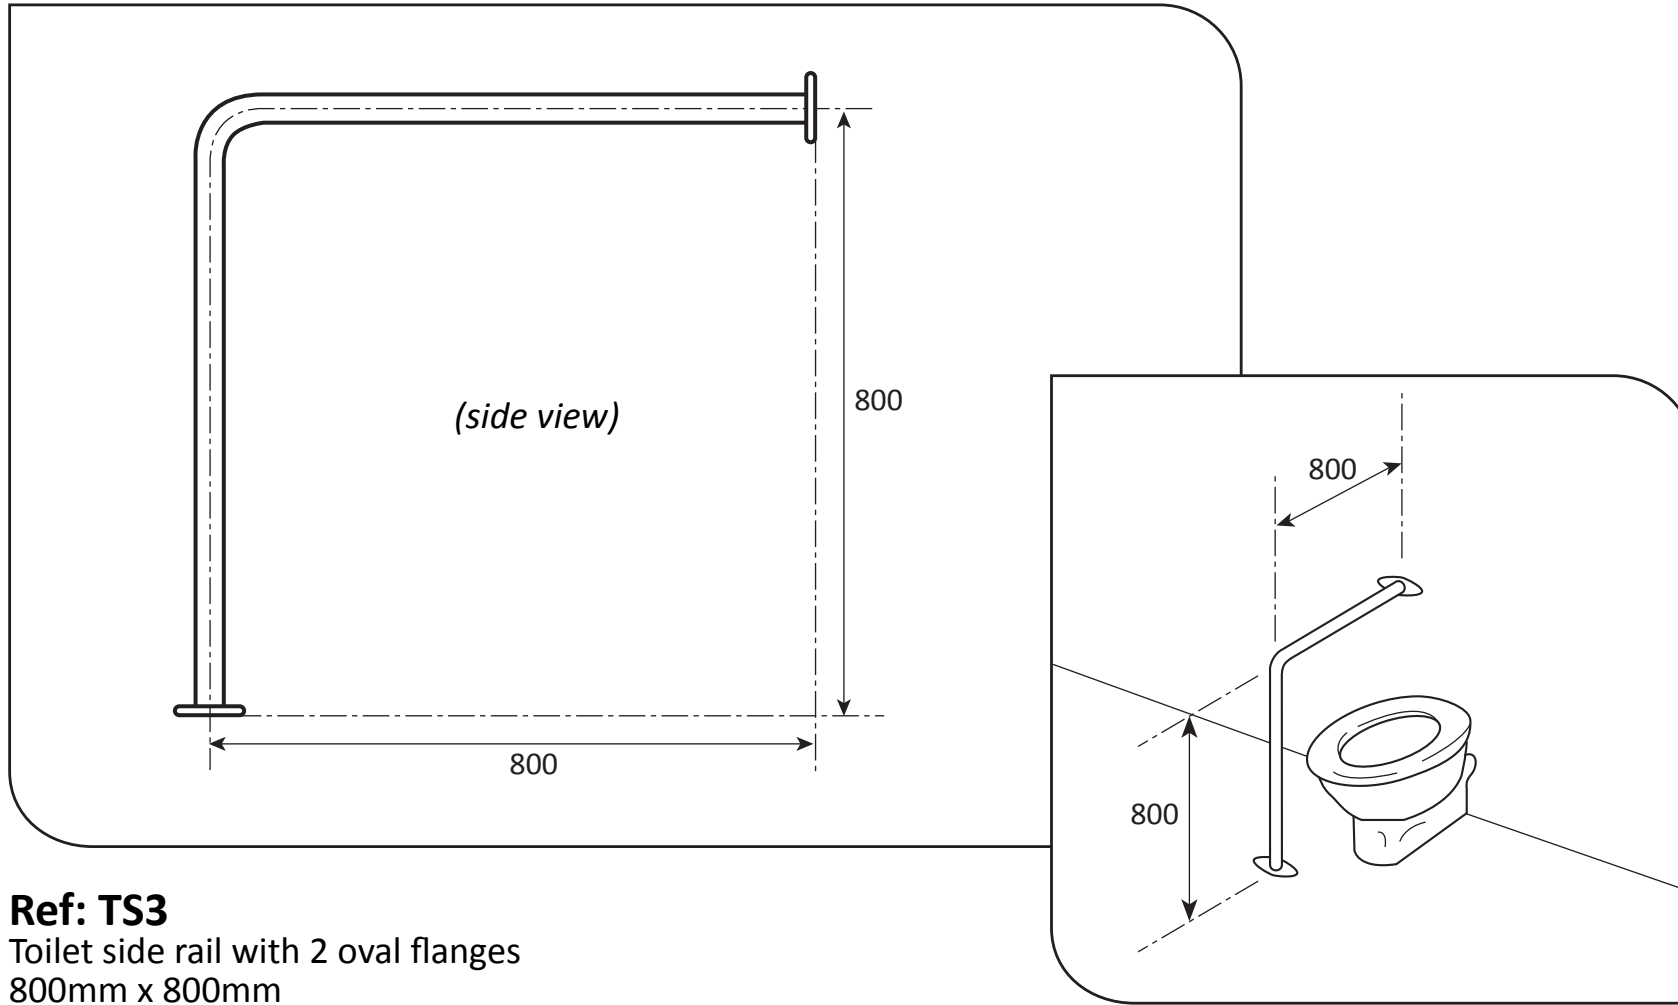

## Ref: TS1R

Toilet side rail (right hand)  
800mm x 800mm x 200mm

- **Material:** 304 High quality stainless steel 32mm o/d
- **Finish:** Satin polished
- **Flanges:** 80mm o/d drilled and countersunk with three fixed screws
- **Fasteners:** Stainless steel fixing screws with plastic wall plugs supplied

# Grabrails Railman

**Ref: TS2**  
Toilet side rail  
800mm x 800mm x 90mm

- **Material:** 304 High quality stainless steel 32mm o/d
- **Finish:** Satin polished
- **Flanges:** 80mm o/d drilled and countersunk with three fixed screws
- **Fasteners:** Stainless steel fixing screws with plastic wall plugs supplied

**Ref: TS3**

Toilet side rail with 2 oval flanges  
800mm x 800mm

- **Material:** 304 High quality stainless steel 32mm o/d
- **Finish:** Satin polished
- **Flanges:** 80mm o/d drilled and countersunk with three fixed screws
- **Fasteners:** Stainless steel fixing screws with plastic wall plugs supplied

**Ref: XC**  
 Shower corner rail  
 650mm x 650mm x 90mm

- **Material:** 304 High quality stainless steel 32mm o/d
- **Finish:** Satin polished
- **Flanges:** 80mm o/d drilled and countersunk with three fixed screws
- **Fasteners:** Stainless steel fixing screws with plastic wall plugs supplied