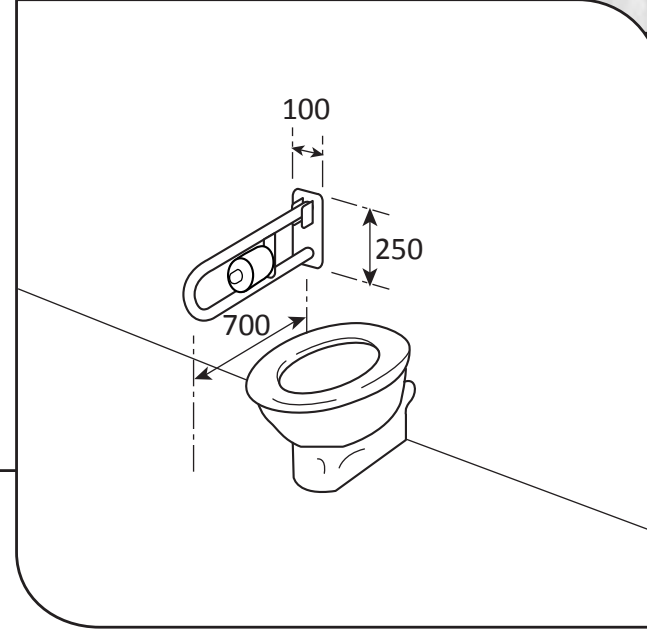

Ref: FR2t

Fold up hinge rail with toilet paper holder
700mm x 250mm x 100mm

- **Material:** 304 High quality stainless steel 32mm o/d
- **Finish:** Satin polished
- **Flanges:** Mounting plate with 6 rawl bolts and stainless steel set screws
- **Fasteners:** Stainless steel fixing screws with plastic wall plugs supplied