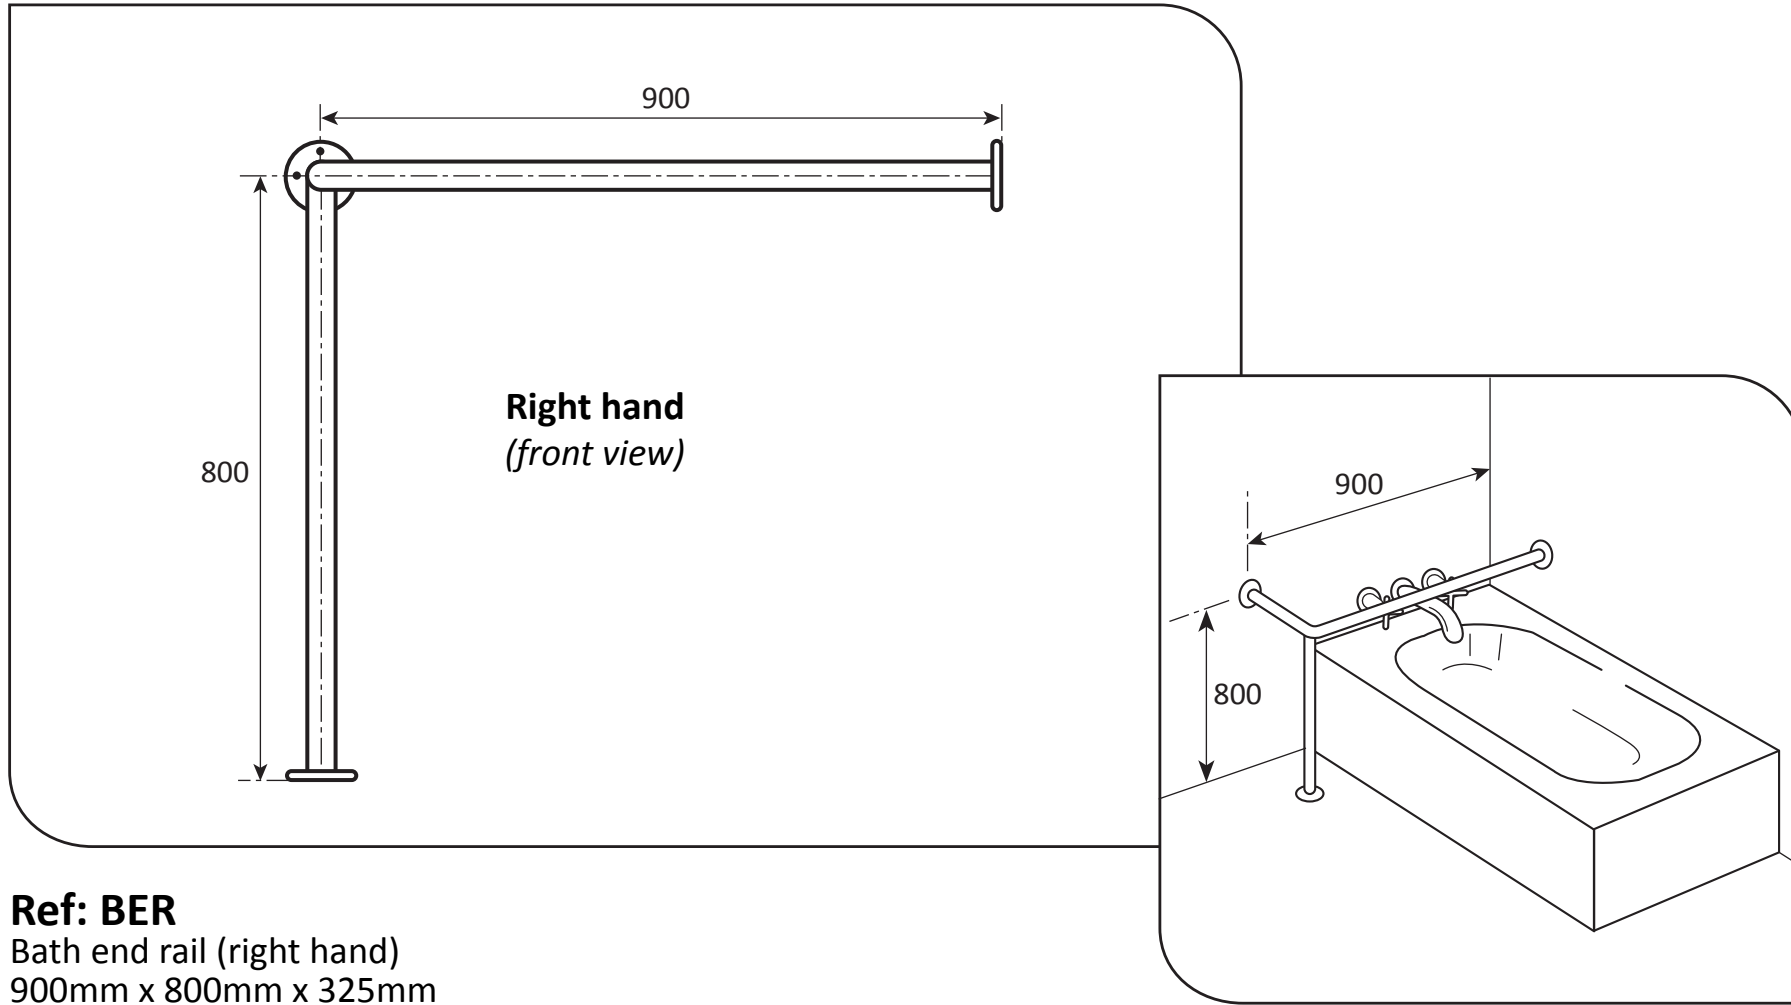

**Ref: SR5**  
Straight rail  
500mm x 90mm

- **Material:** 304 High quality stainless steel 32mm o/d
- **Finish:** Satin polished
- **Flanges:** 80mm o/d drilled and countersunk with three fixed screws
- **Fasteners:** Stainless steel fixing screws with plastic wall plugs supplied

# Grabrails Railman

**Ref: DL3**  
Dogleg rail with 3 flanges  
300mm x 300mm x 300mm

- **Material:** 304 High quality stainless steel  
32mm o/d
- **Finish:** Satin polished
- **Flanges:** 80mm o/d drilled and countersunk  
with three fixed screws
- **Fasteners:** Stainless steel fixing screws with  
plastic wall plugs supplied

**Ref: BEL**  
 Bath end rail (left hand)  
 900mm x 800mm x 325mm

- **Material:** 304 High quality stainless steel 32mm o/d
- **Finish:** Satin polished
- **Flanges:** 80mm o/d drilled and countersunk with three fixed screws
- **Fasteners:** Stainless steel fixing screws with plastic wall plugs supplied

**Right hand**  
*(front view)*

**Ref: BER**  
Bath end rail (right hand)  
900mm x 800mm x 325mm

- **Material:** 304 High quality stainless steel 32mm o/d
- **Finish:** Satin polished
- **Flanges:** 80mm o/d drilled and countersunk with three fixed screws
- **Fasteners:** Stainless steel fixing screws with plastic wall plugs supplied