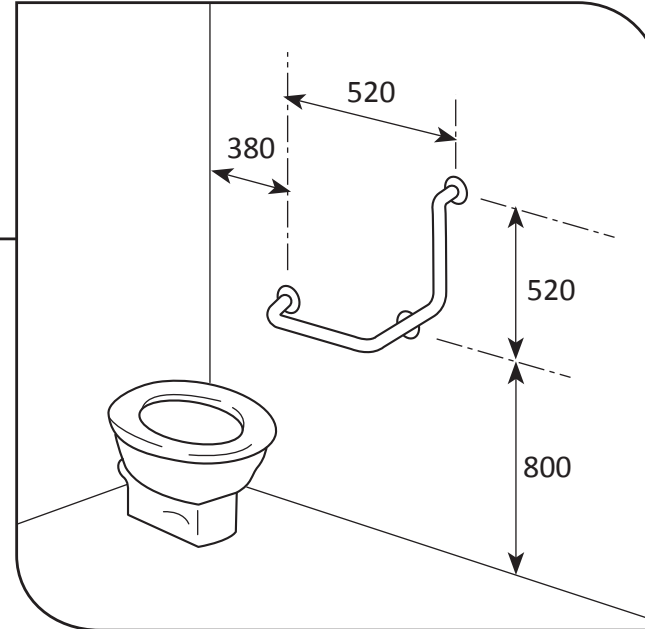

- **Material:** 304 High quality stainless steel
  32mm o/d
- **Finish:** Satin polished
- **Flanges:** 80mm o/d drilled and countersunk
  with three fixed screws
- **Fasteners:** Stainless steel fixing screws with
  plastic wall plugs supplied