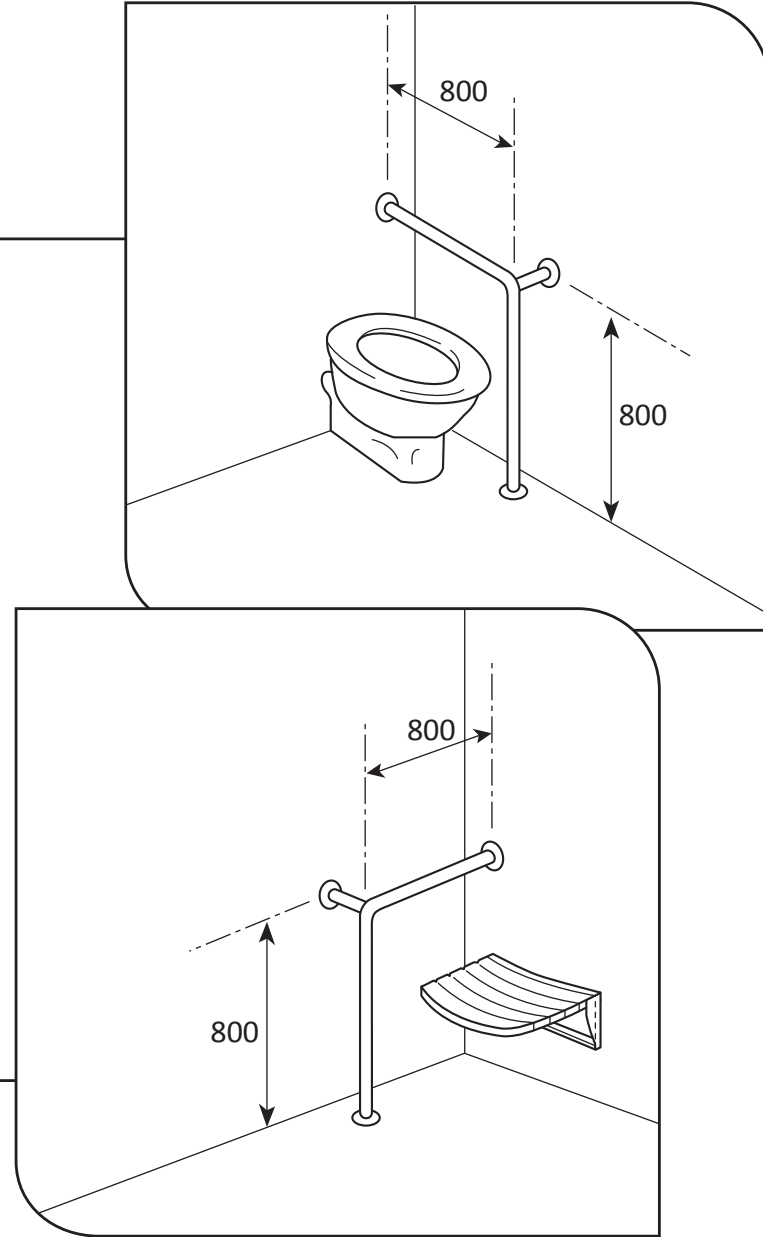

## Ref: TS1L

Toilet side rail (left hand)  
800mm x 800mm x 200mm

- **Material:** 304 High quality stainless steel 32mm o/d
- **Finish:** Satin polished
- **Flanges:** 80mm o/d drilled and countersunk with three fixed screws
- **Fasteners:** Stainless steel fixing screws with plastic wall plugs supplied

## Ref: TS1R

Toilet side rail (right hand)  
800mm x 800mm x 200mm

- **Material:** 304 High quality stainless steel 32mm o/d
- **Finish:** Satin polished
- **Flanges:** 80mm o/d drilled and countersunk with three fixed screws
- **Fasteners:** Stainless steel fixing screws with plastic wall plugs supplied

# Grabrails Railman

**Ref: TS2**  
Toilet side rail  
800mm x 800mm x 90mm

- **Material:** 304 High quality stainless steel 32mm o/d
- **Finish:** Satin polished
- **Flanges:** 80mm o/d drilled and countersunk with three fixed screws
- **Fasteners:** Stainless steel fixing screws with plastic wall plugs supplied

**Ref: XC**  
 Shower corner rail  
 650mm x 650mm x 90mm

- **Material:** 304 High quality stainless steel 32mm o/d
- **Finish:** Satin polished
- **Flanges:** 80mm o/d drilled and countersunk with three fixed screws
- **Fasteners:** Stainless steel fixing screws with plastic wall plugs supplied