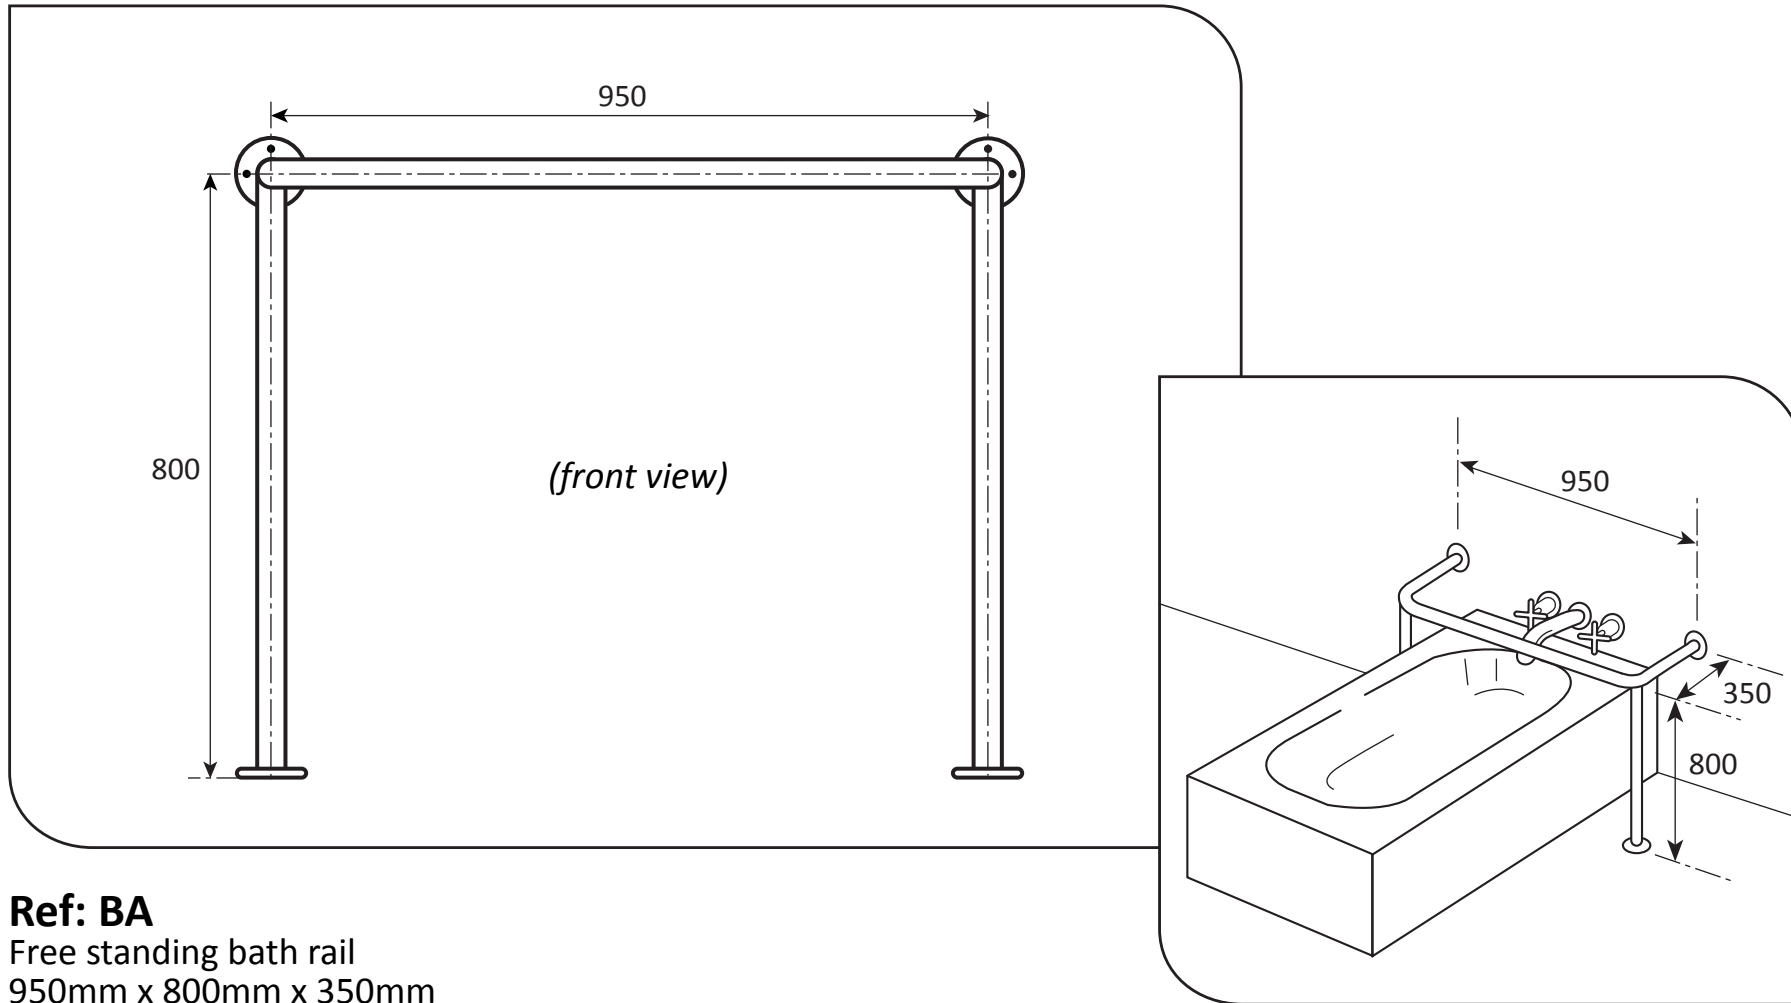

**Ref: BEL**  
 Bath end rail (left hand)  
 900mm x 800mm x 325mm

- **Material:** 304 High quality stainless steel 32mm o/d
- **Finish:** Satin polished
- **Flanges:** 80mm o/d drilled and countersunk with three fixed screws
- **Fasteners:** Stainless steel fixing screws with plastic wall plugs supplied

**Right hand**  
*(front view)*

**Ref: BER**  
Bath end rail (right hand)  
900mm x 800mm x 325mm

- **Material:** 304 High quality stainless steel 32mm o/d
- **Finish:** Satin polished
- **Flanges:** 80mm o/d drilled and countersunk with three fixed screws
- **Fasteners:** Stainless steel fixing screws with plastic wall plugs supplied

**Ref: BS**  
Bath side rail  
1200mm x 800mm x 90mm

- **Material:** 304 High quality stainless steel 32mm o/d
- **Finish:** Satin polished
- **Flanges:** 80mm o/d drilled and countersunk with three fixed screws
- **Fasteners:** Stainless steel fixing screws with plastic wall plugs supplied

**Ref: BA**

Free standing bath rail  
950mm x 800mm x 350mm

- **Material:** 304 High quality stainless steel 32mm o/d
- **Finish:** Satin polished
- **Flanges:** 80mm o/d drilled and countersunk with three fixed screws
- **Fasteners:** Stainless steel fixing screws with plastic wall plugs supplied