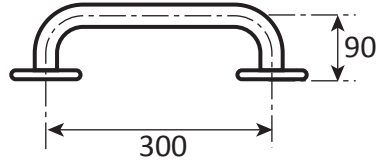

# Grabrails Railman

**Ref: SR1**  
Flush valve rail  
750mm x 90mm

- **Material:** 304 High quality stainless steel 32mm o/d
- **Finish:** Satin polished
- **Flanges:** 80mm o/d drilled and countersunk with three fixed screws
- **Fasteners:** Stainless steel fixing screws with plastic wall plugs supplied

# Grabrails Railman

**Ref: SR1200**  
Type SR1  
1200mm x 90mm

- **Material:** 304 High quality stainless steel 32mm o/d
- **Finish:** Satin polished
- **Flanges:** 80mm o/d drilled and countersunk with three fixed screws
- **Fasteners:** Stainless steel fixing screws with plastic wall plugs supplied

**Ref: SR5**  
Straight rail  
500mm x 90mm

- **Material:** 304 High quality stainless steel 32mm o/d
- **Finish:** Satin polished
- **Flanges:** 80mm o/d drilled and countersunk with three fixed screws
- **Fasteners:** Stainless steel fixing screws with plastic wall plugs supplied