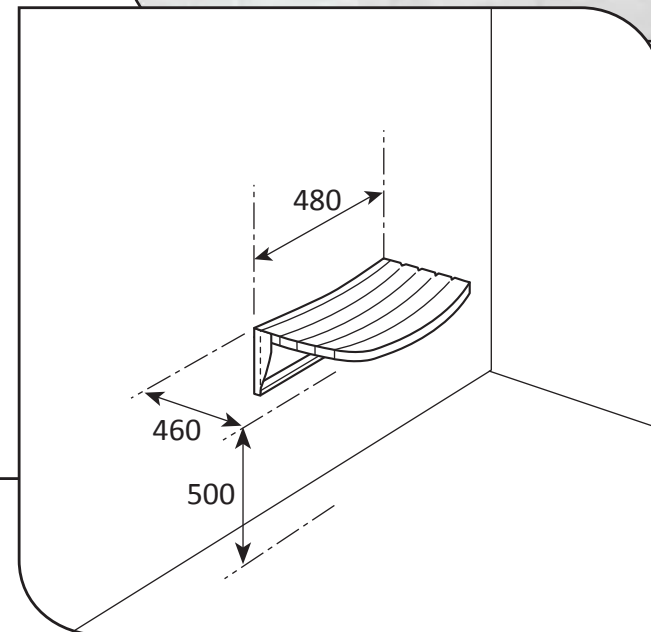

Grabrails Railman

Ref: XS
Fold up shower seat
480mm x 460mm

• **Material:** Stainless steel and aluminium