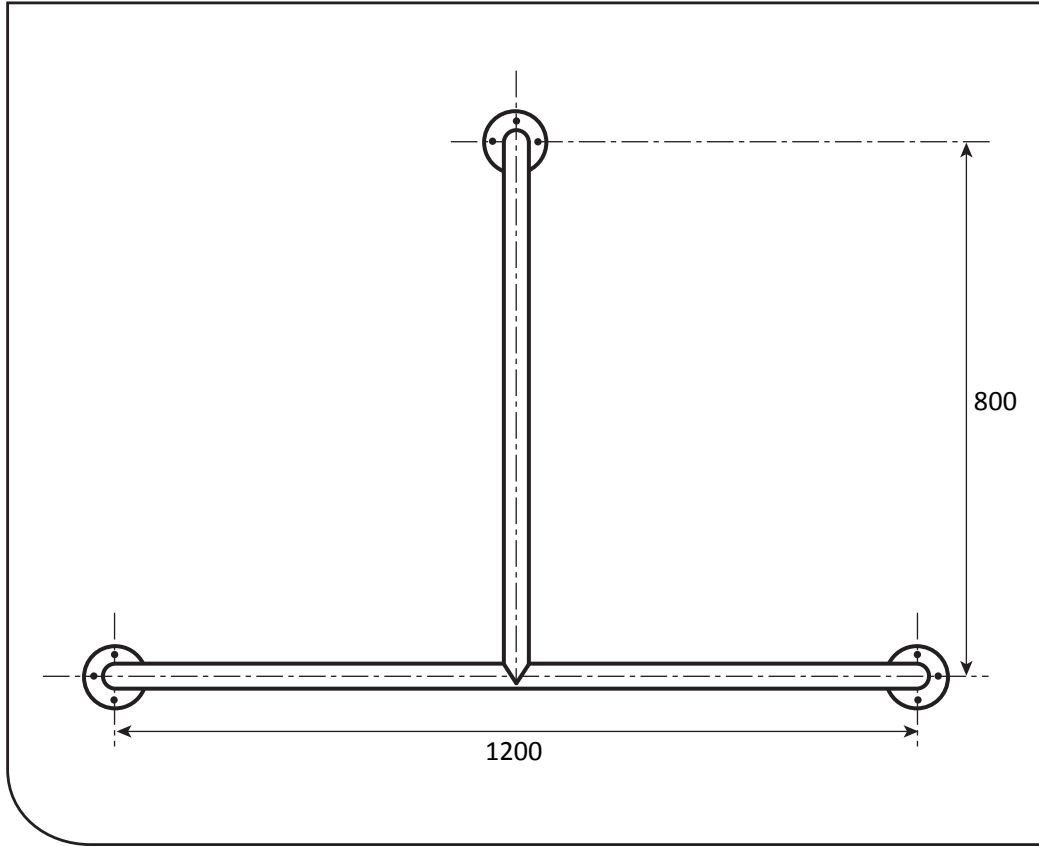

**Ref: BEL**  
 Bath end rail (left hand)  
 900mm x 800mm x 325mm

- **Material:** 304 High quality stainless steel 32mm o/d
- **Finish:** Satin polished
- **Flanges:** 80mm o/d drilled and countersunk with three fixed screws
- **Fasteners:** Stainless steel fixing screws with plastic wall plugs supplied

**Right hand**  
*(front view)*

**Ref: BER**  
Bath end rail (right hand)  
900mm x 800mm x 325mm

- **Material:** 304 High quality stainless steel 32mm o/d
- **Finish:** Satin polished
- **Flanges:** 80mm o/d drilled and countersunk with three fixed screws
- **Fasteners:** Stainless steel fixing screws with plastic wall plugs supplied

**Ref: BS**  
Bath side rail  
1200mm x 800mm x 90mm

- **Material:** 304 High quality stainless steel 32mm o/d
- **Finish:** Satin polished
- **Flanges:** 80mm o/d drilled and countersunk with three fixed screws
- **Fasteners:** Stainless steel fixing screws with plastic wall plugs supplied