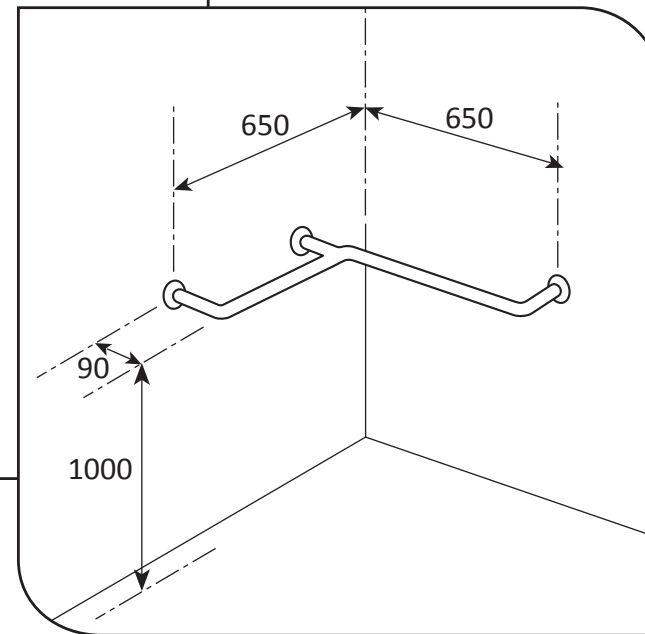

## Ref: TS1R

Toilet side rail (right hand)  
800mm x 800mm x 200mm

- **Material:** 304 High quality stainless steel 32mm o/d
- **Finish:** Satin polished
- **Flanges:** 80mm o/d drilled and countersunk with three fixed screws
- **Fasteners:** Stainless steel fixing screws with plastic wall plugs supplied

# Grabrails Railman

**Ref: TS2**  
Toilet side rail  
800mm x 800mm x 90mm

- **Material:** 304 High quality stainless steel 32mm o/d
- **Finish:** Satin polished
- **Flanges:** 80mm o/d drilled and countersunk with three fixed screws
- **Fasteners:** Stainless steel fixing screws with plastic wall plugs supplied

**Ref: TS3**

Toilet side rail with 2 oval flanges  
800mm x 800mm

- **Material:** 304 High quality stainless steel 32mm o/d
- **Finish:** Satin polished
- **Flanges:** 80mm o/d drilled and countersunk with three fixed screws
- **Fasteners:** Stainless steel fixing screws with plastic wall plugs supplied

**Ref: XC**  
 Shower corner rail  
 650mm x 650mm x 90mm

- **Material:** 304 High quality stainless steel 32mm o/d
- **Finish:** Satin polished
- **Flanges:** 80mm o/d drilled and countersunk with three fixed screws
- **Fasteners:** Stainless steel fixing screws with plastic wall plugs supplied