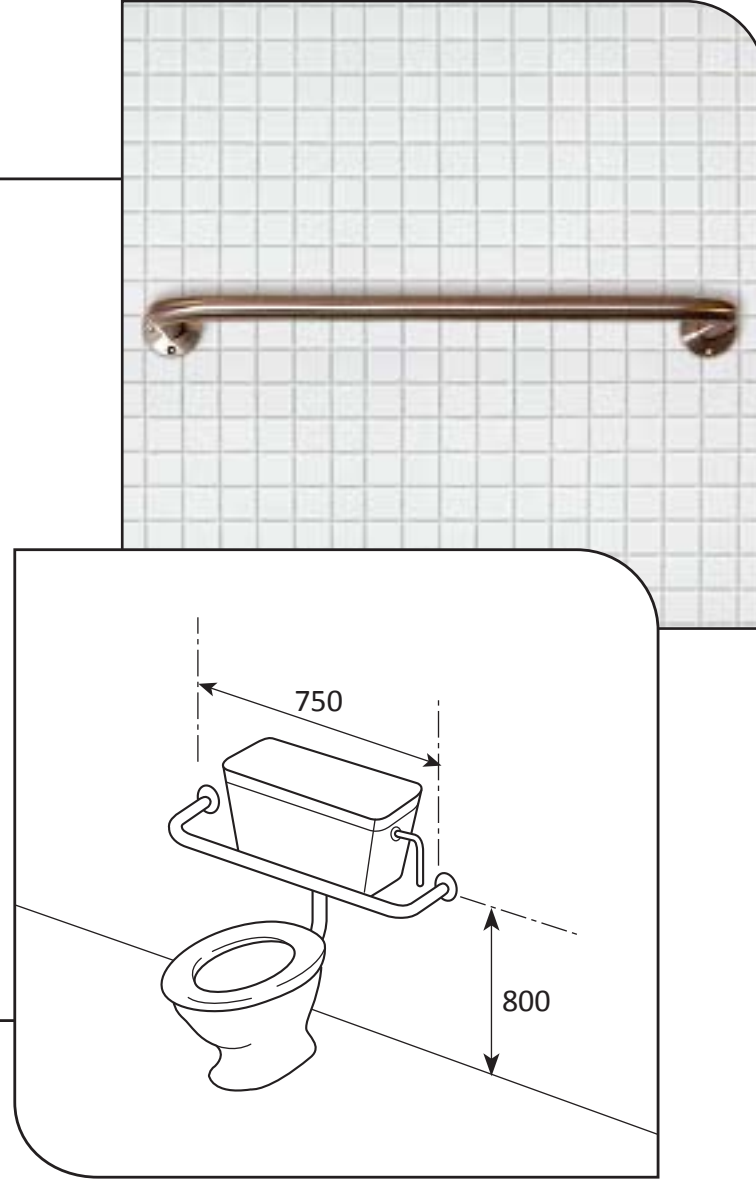

## Ref: SR2

Cistern rail for Protea  
750mm x 206mm

- **Material:** 304 High quality stainless steel 32mm o/d
- **Finish:** Satin polished
- **Flanges:** 80mm o/d drilled and countersunk with three fixed screws
- **Fasteners:** Stainless steel fixing screws with plastic wall plugs supplied

# Grabrails Railman

**Ref: SR2A**  
Cistern rail for Pearl  
670mm x 246mm

- **Material:** 304 High quality stainless steel 32mm o/d
- **Finish:** Satin polished
- **Flanges:** 80mm o/d drilled and countersunk with three fixed screws
- **Fasteners:** Stainless steel fixing screws with plastic wall plugs supplied

# Grabrails Railman

**Ref: SR1**  
Flush valve rail  
750mm x 90mm

- **Material:** 304 High quality stainless steel 32mm o/d
- **Finish:** Satin polished
- **Flanges:** 80mm o/d drilled and countersunk with three fixed screws
- **Fasteners:** Stainless steel fixing screws with plastic wall plugs supplied

**Ref: SR5**  
Straight rail  
500mm x 90mm

- **Material:** 304 High quality stainless steel 32mm o/d
- **Finish:** Satin polished
- **Flanges:** 80mm o/d drilled and countersunk with three fixed screws
- **Fasteners:** Stainless steel fixing screws with plastic wall plugs supplied