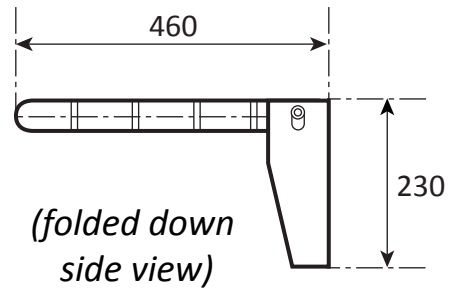

Grabrails Railman

Ref: XS
Fold up shower seat
480mm x 460mm

• **Material:** Stainless steel and aluminium