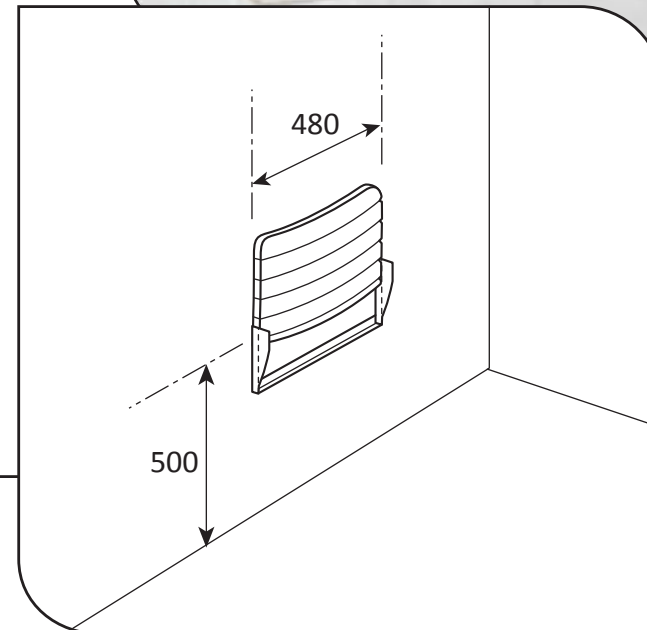

500

480

Ref: XS

Fold up shower seat
480mm x 460mm